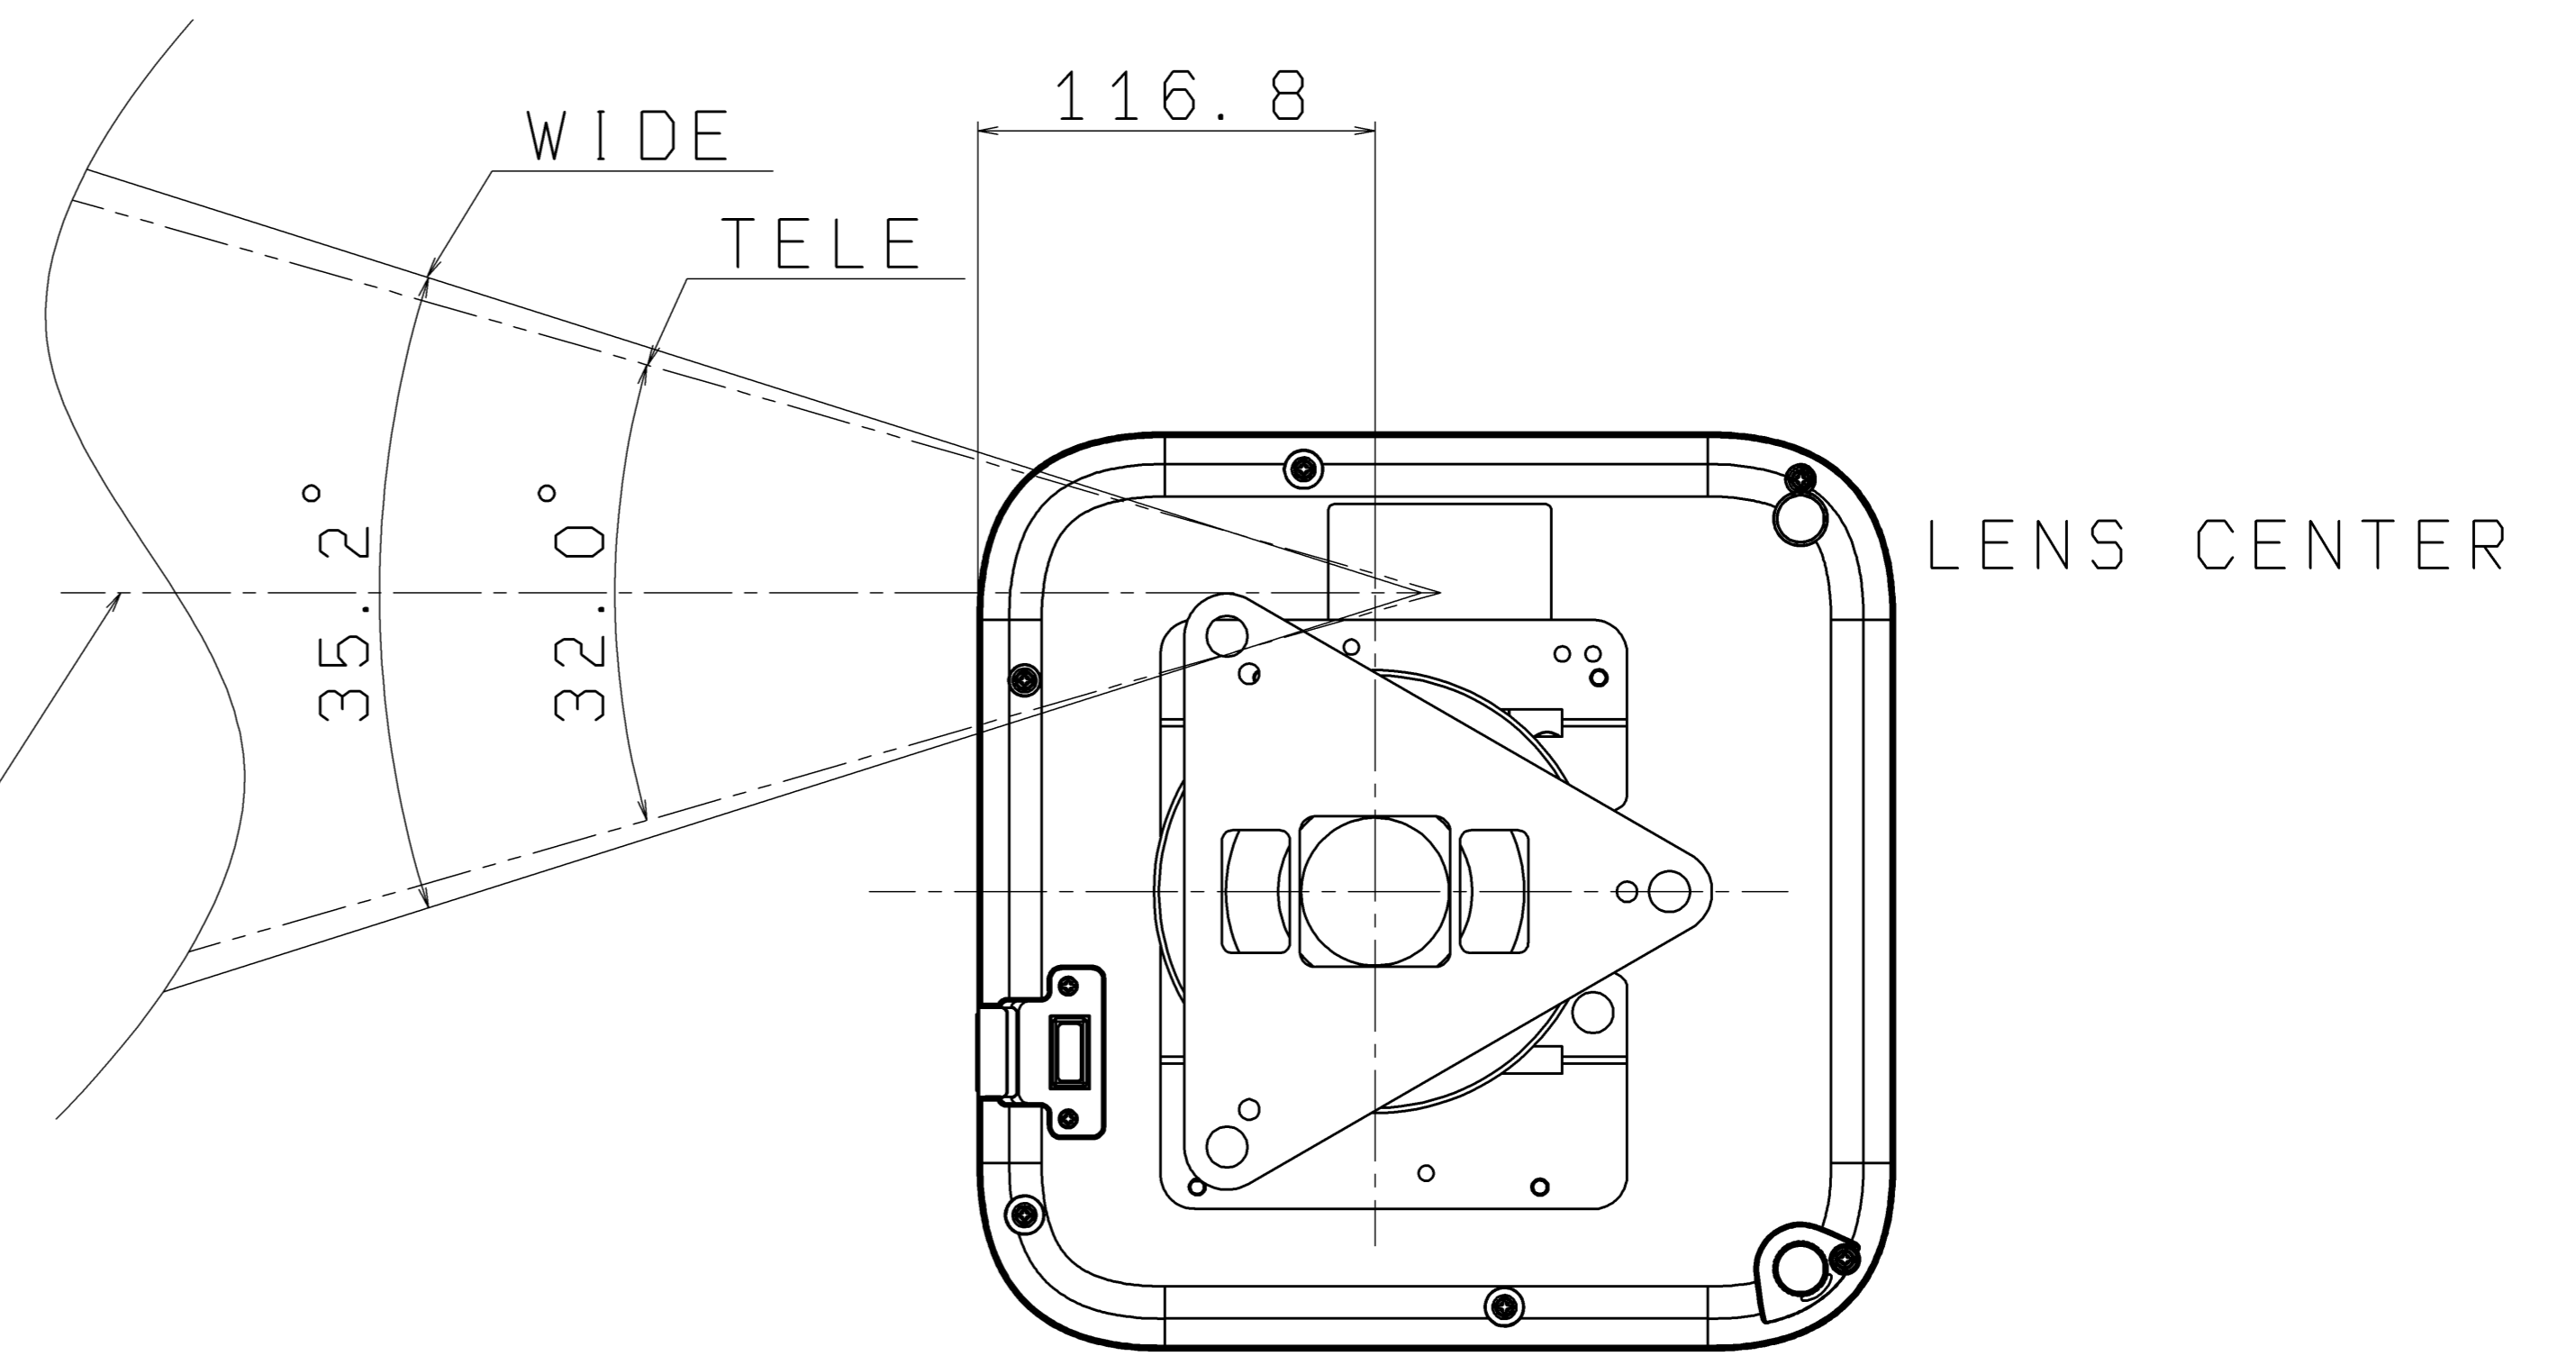

MODEL XJ-V1

(UNIT: mm)

LENS CENTER

LENS CENTER

CEILING MOUNT CENTER

LENS CENTER

LENS CENTER

94.0 (LENS POSITION)