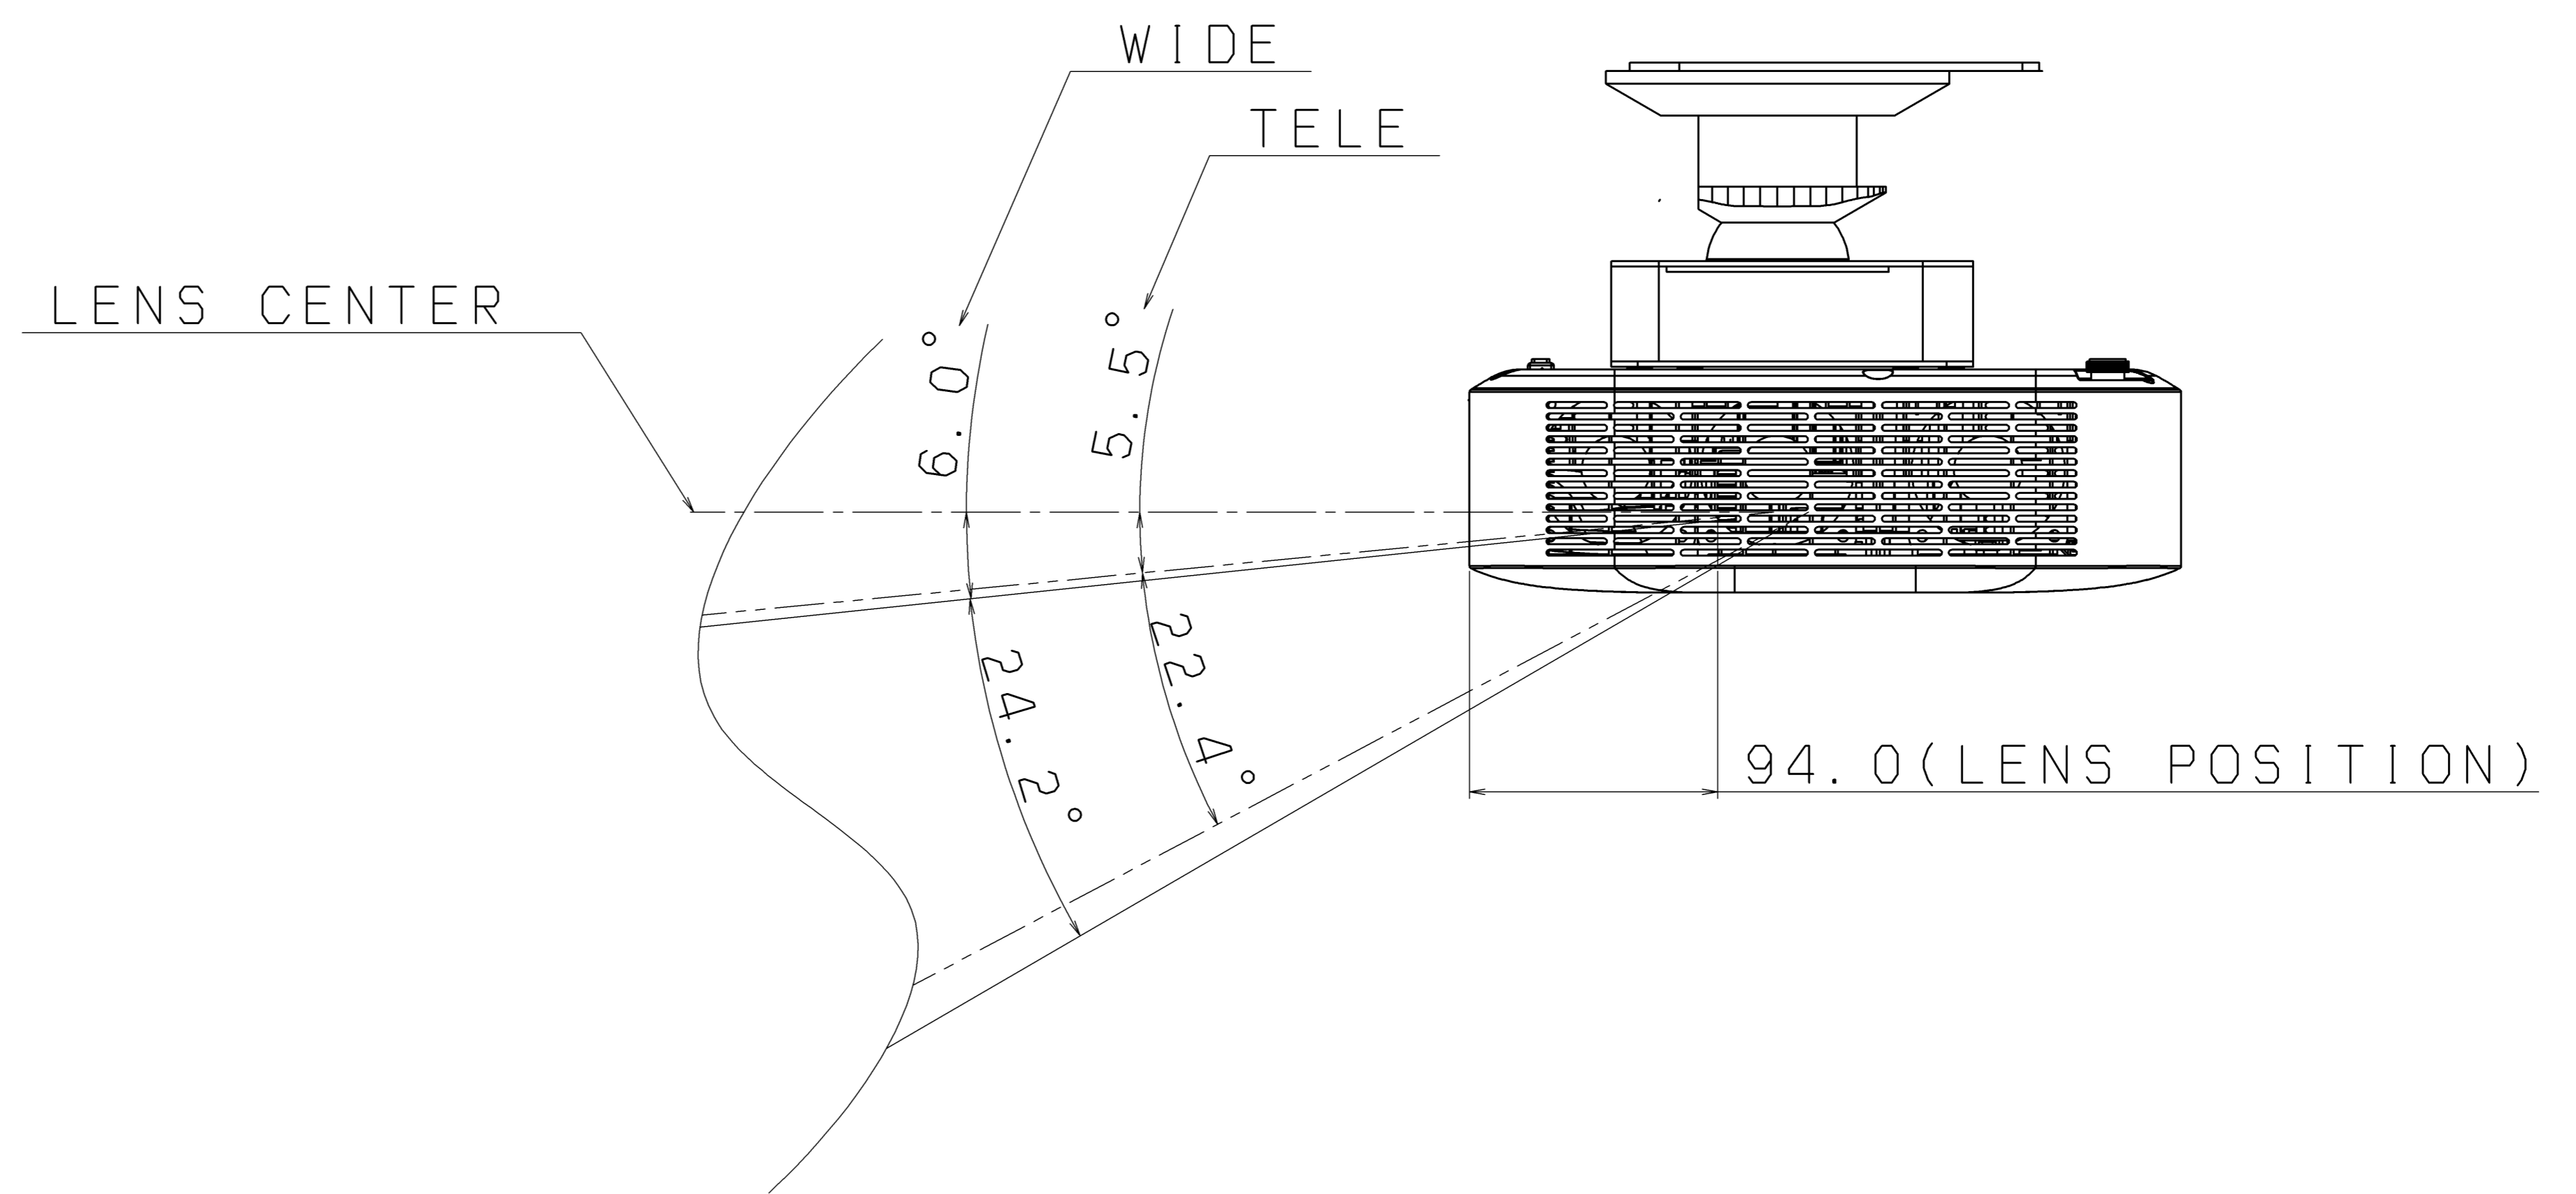

MODEL XJ-V1

(UNIT: mm)

LENS CENTER

LENS CENTER

CEILING MOUNT CENTER

LENS CENTER

LENS CENTER

94.0 (LENS POSITION)