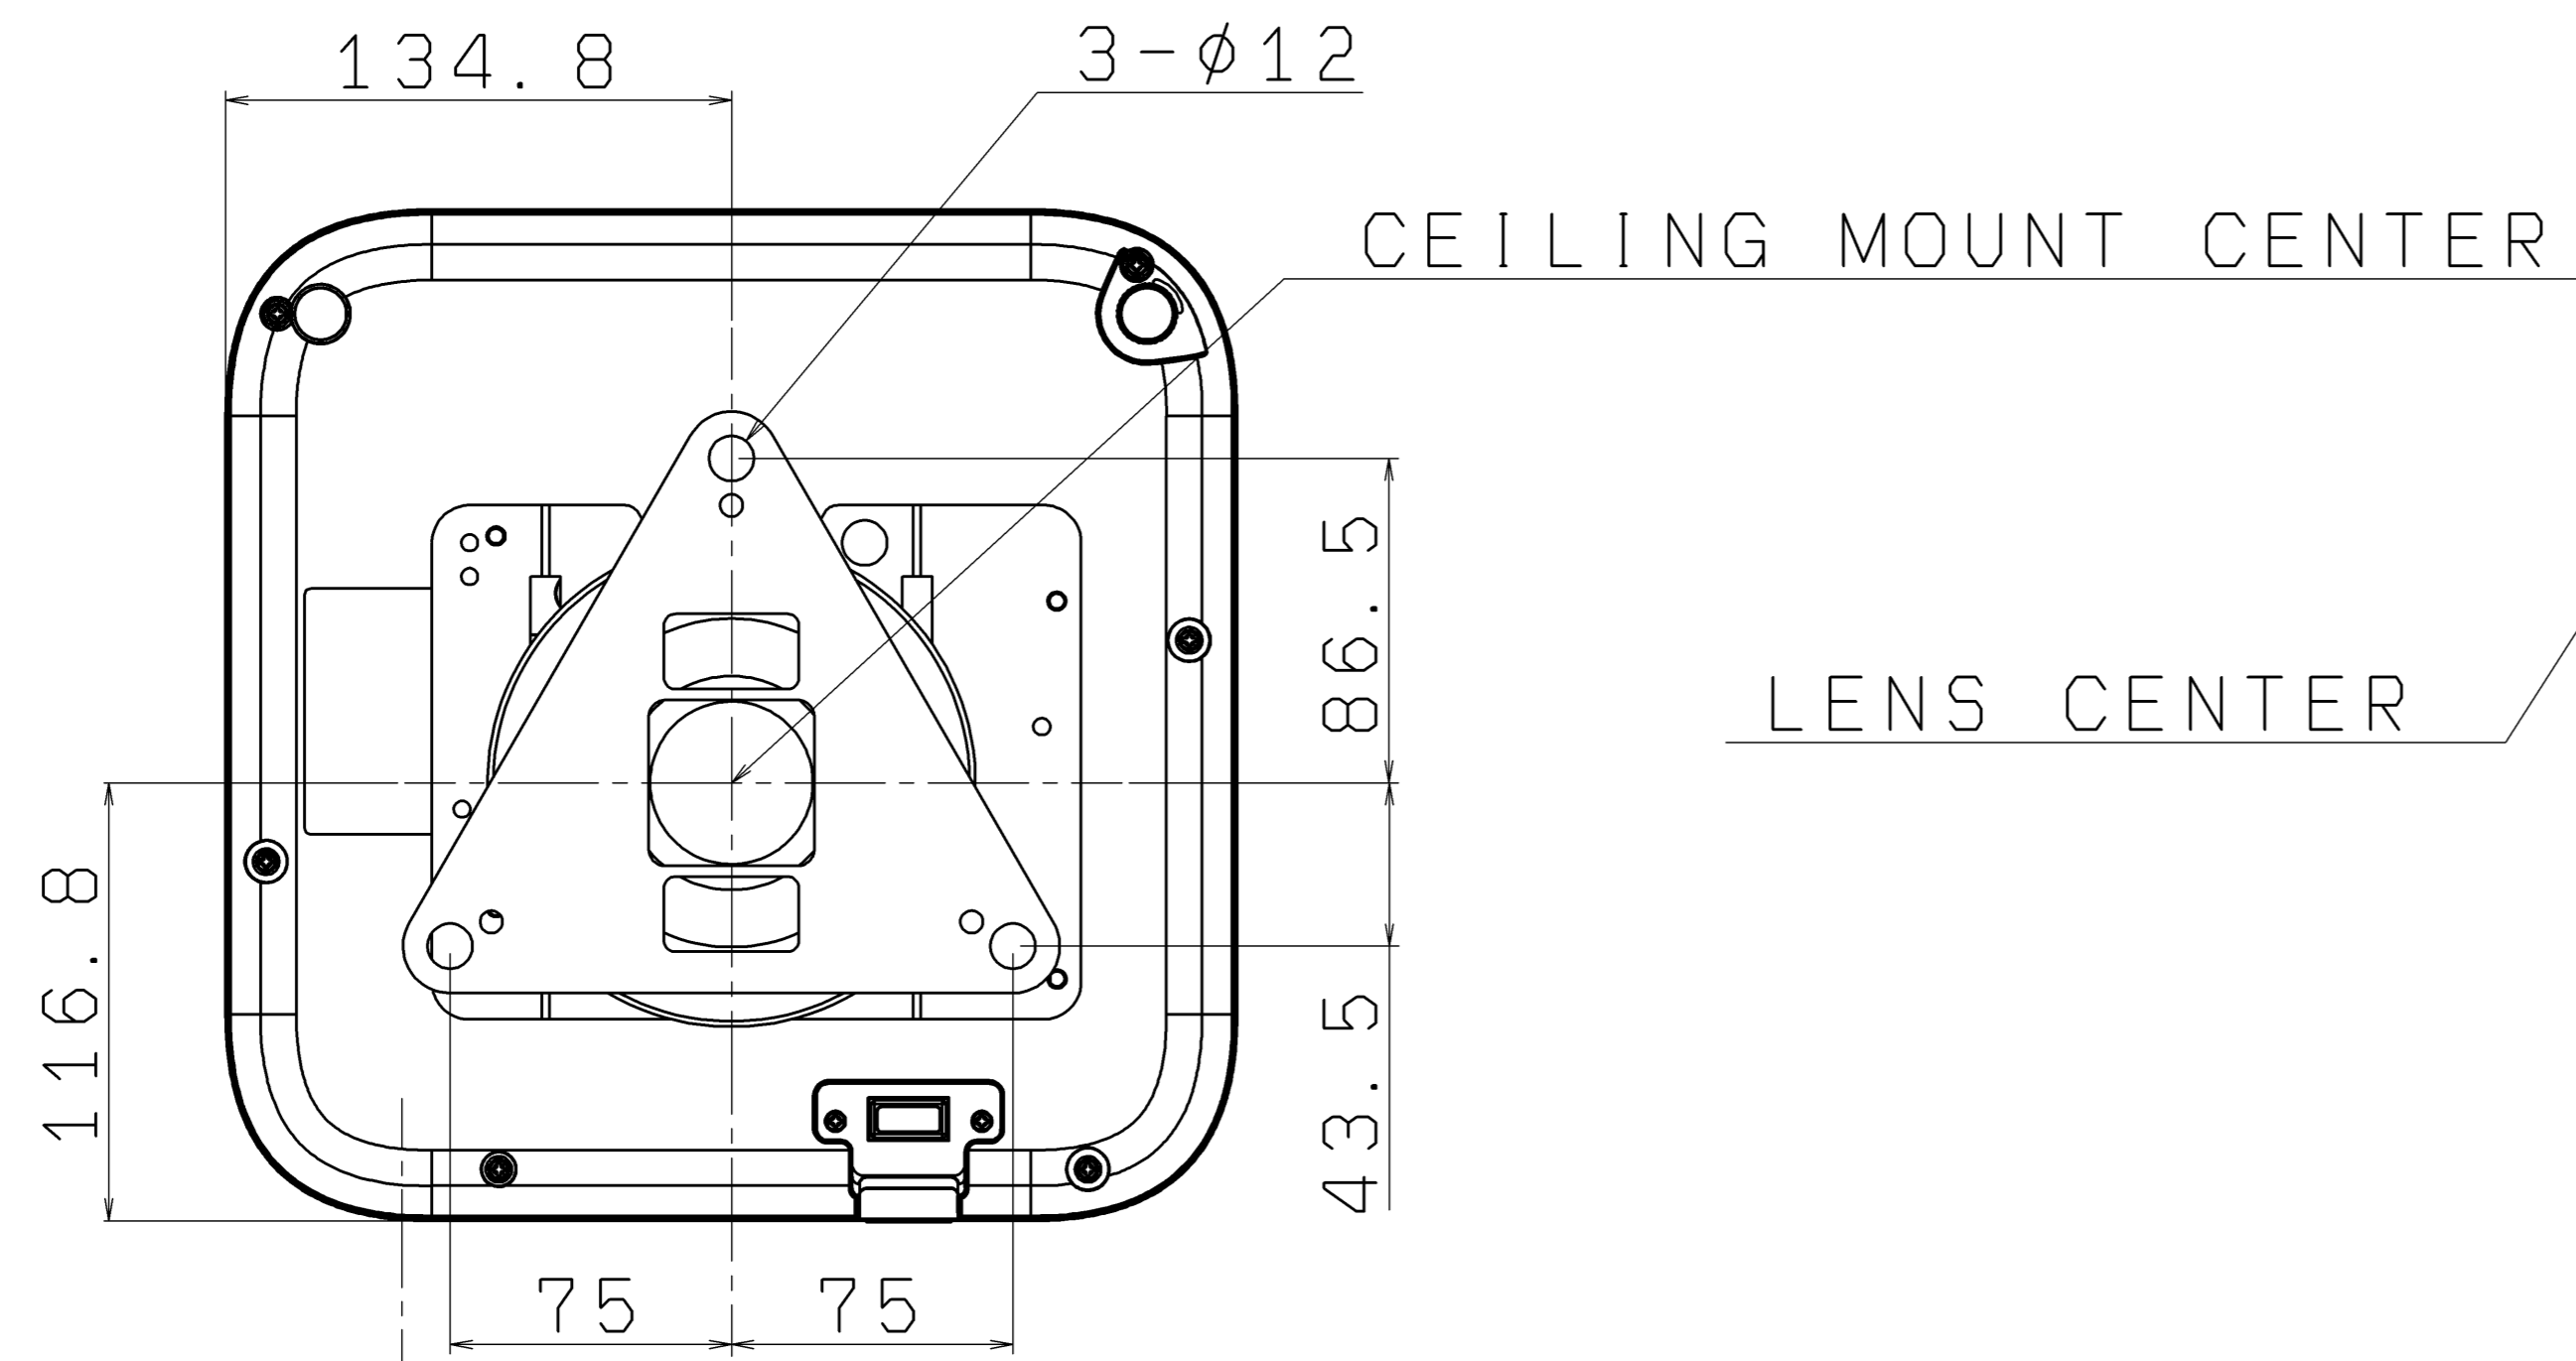

MODEL XJ-V1

(UNIT: mm)

LENS CENTER

LENS CENTER

CEILING MOUNT CENTER

LENS CENTER

LENS CENTER

94.0 (LENS POSITION)