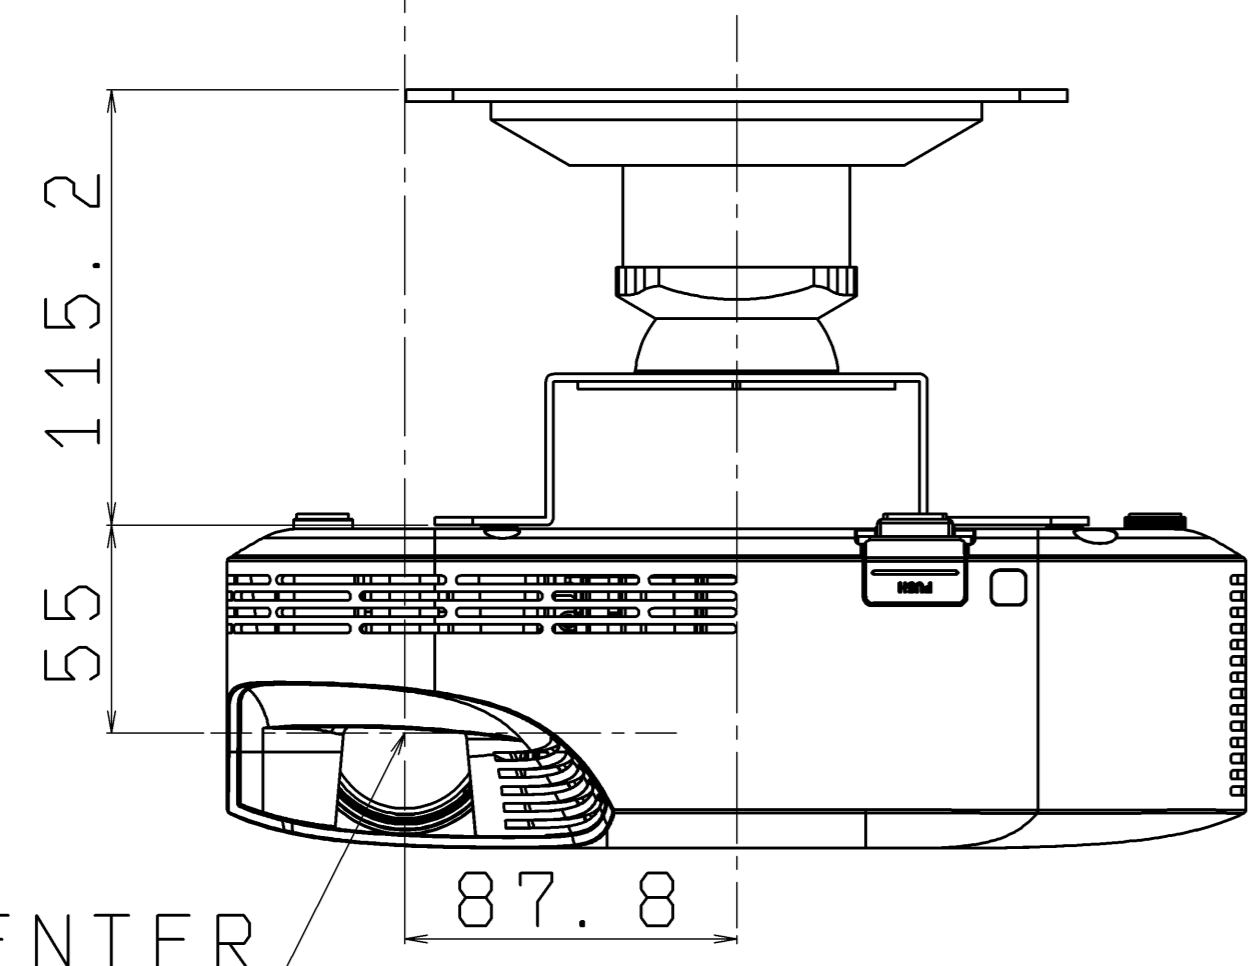

MODEL XJ-V1

(UNIT: mm)

LENS CENTER

LENS CENTER

CEILING MOUNT CENTER

LENS CENTER

LENS CENTER

94.0 (LENS POSITION)