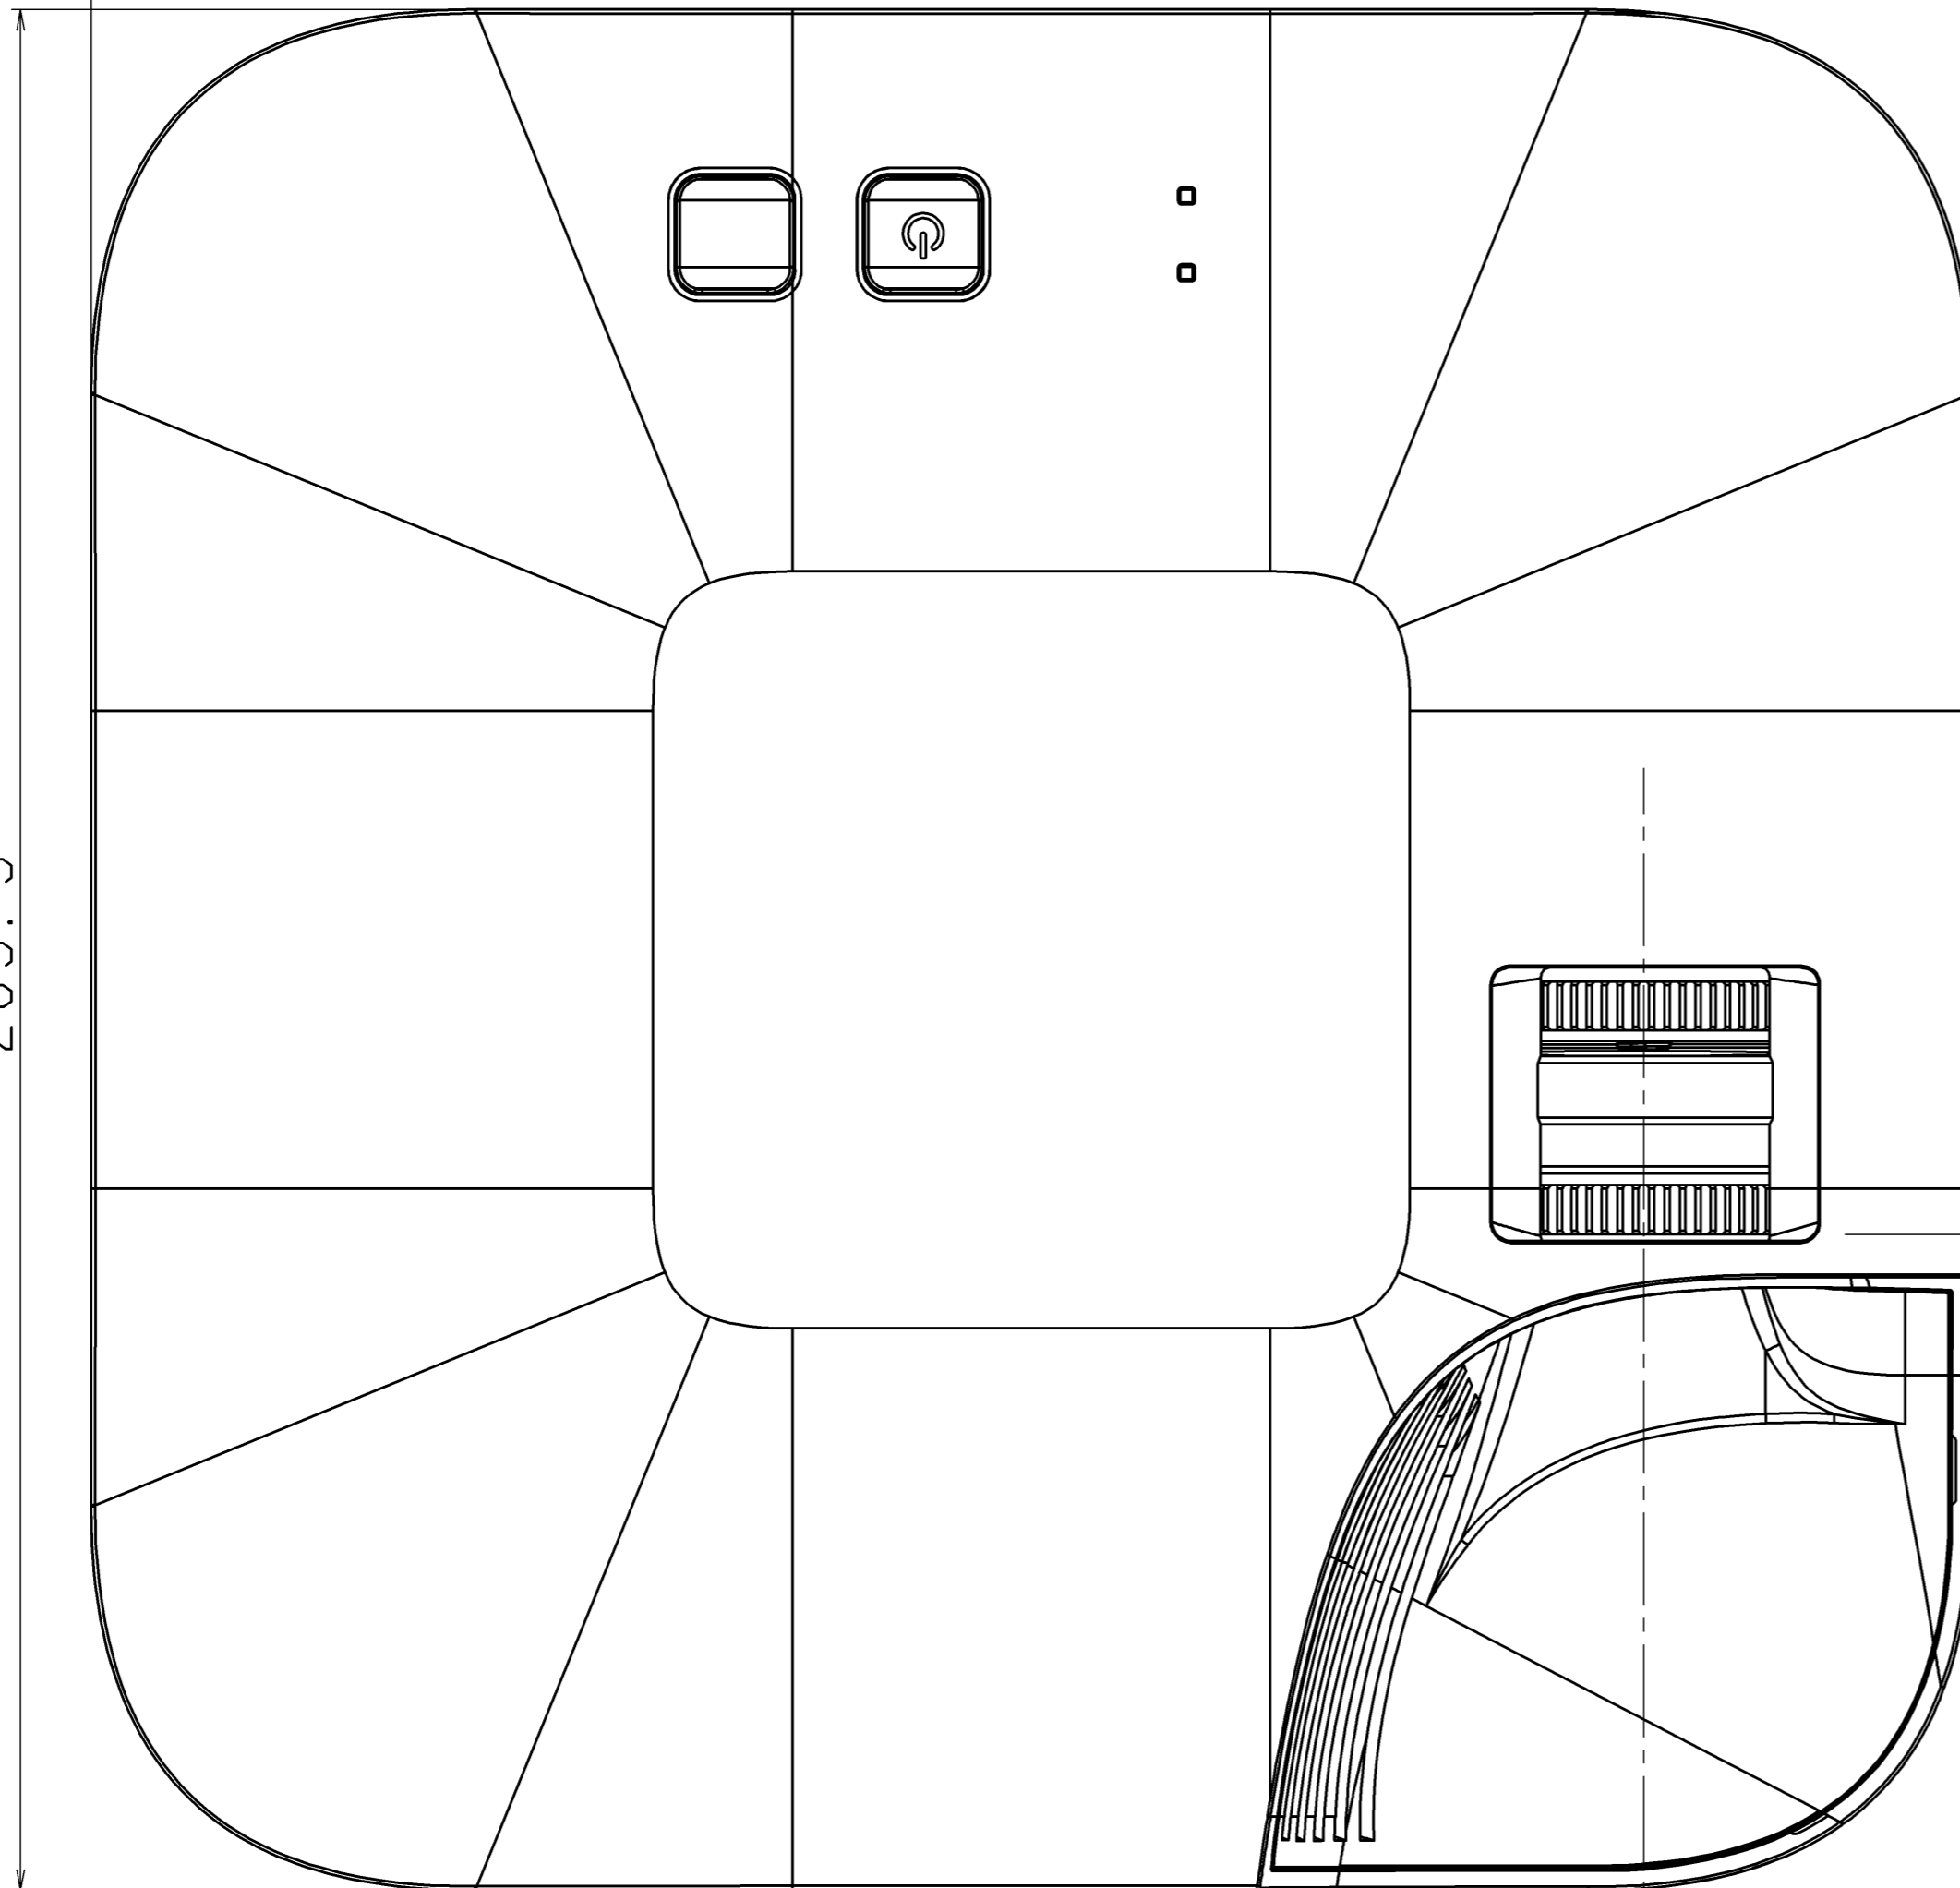

MODEL XJ-V1  
(UNIT: mm)

269.5

269.5

94.0  
LENS-TOP

241.8

47  
(LENS-CENTER)

84.5

54.0  
(LENS-CENTER)

0.0  
1.0  
4.0

CEILING MOUNT SCREW HOLE  
(M4x4)

(LENS CENTER)

25.3

0.0

220.3

173.0

149.5