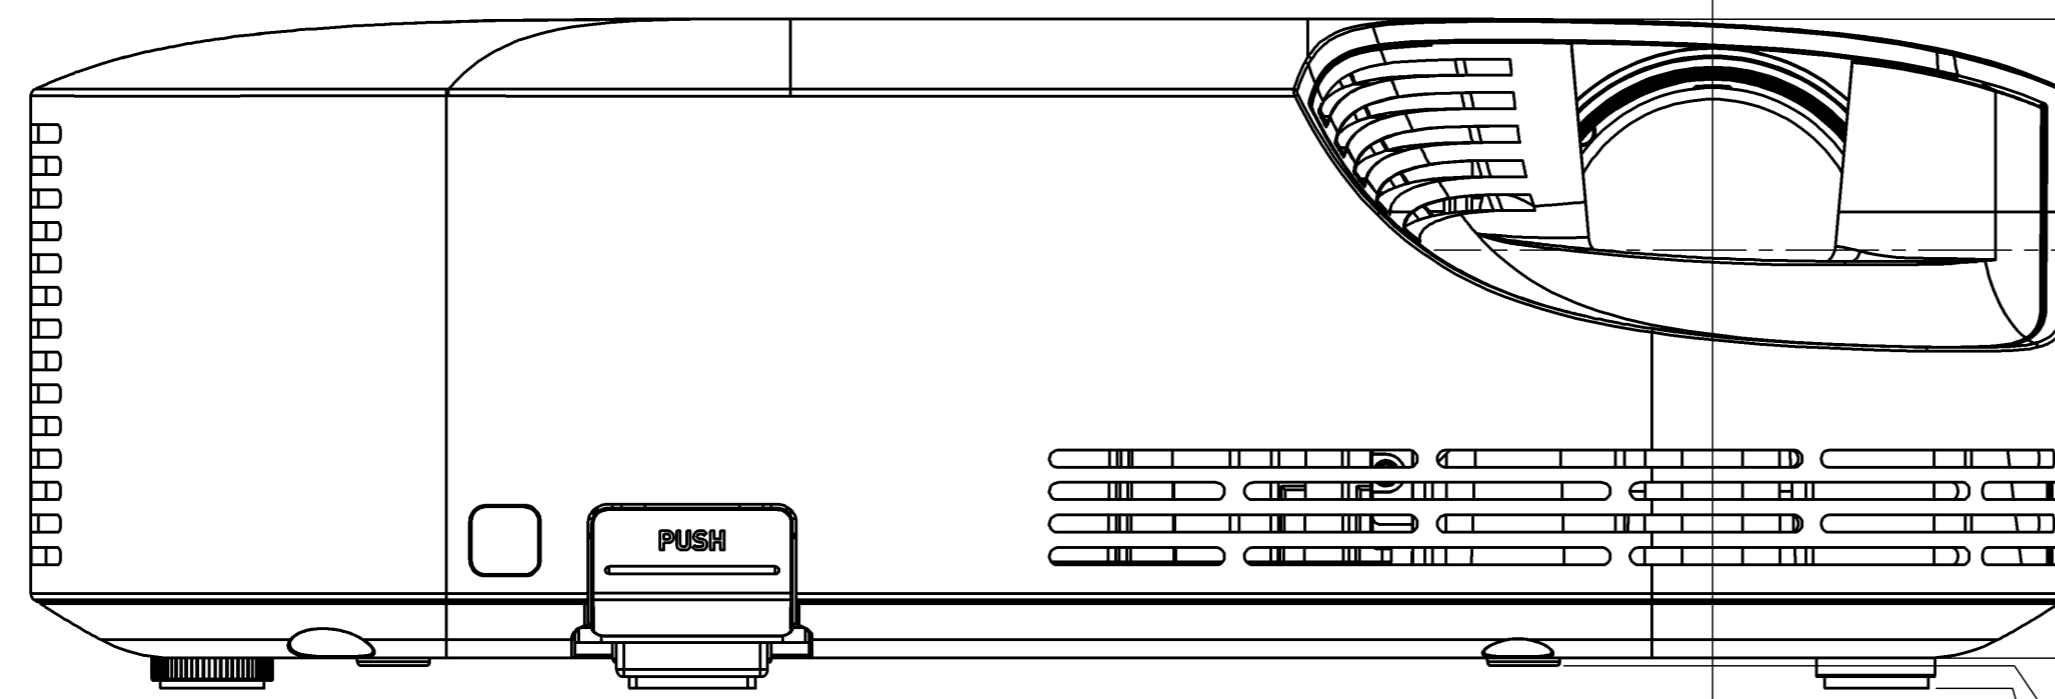

MODEL XJ-V1  
(UNIT: mm)

269.5

269.5

94.0  
LENS-TOP

241.8

47  
(LENS-CENTER)

84.5

54.0  
(LENS-CENTER)