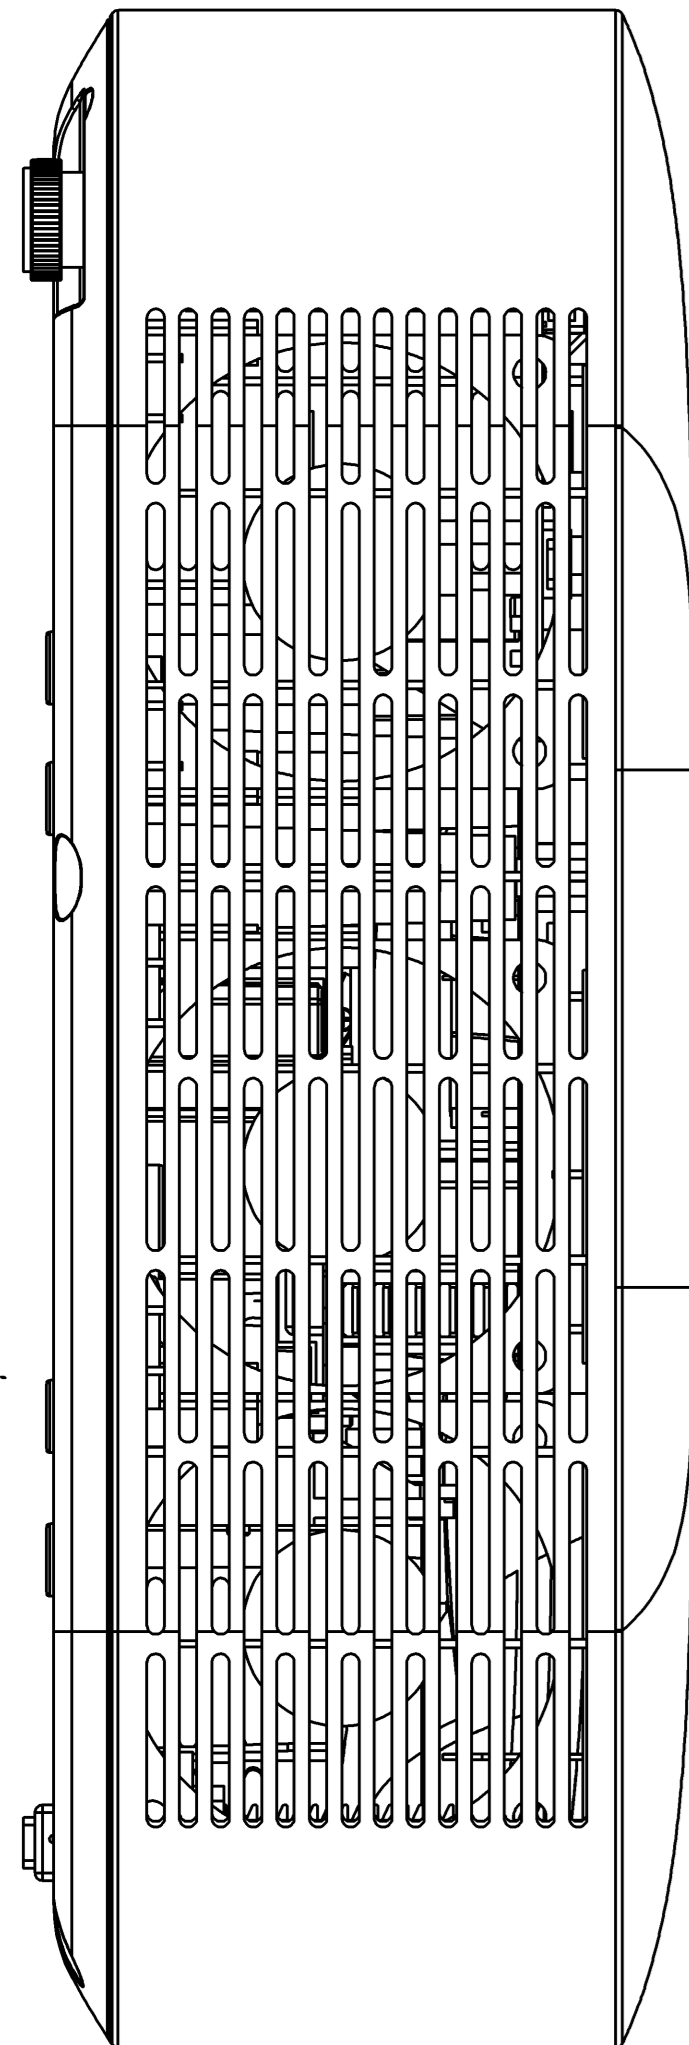

MODEL XJ-V1  
(UNIT: mm)

269.5

269.5

94.0  
LENS-TOP

241.8

47  
(LENS-CENTER)

84.5

54.0  
(LENS-CENTER)

0.0  
1.0  
4.0

CEILING MOUNT SCREW HOLE  
(M4x4)

(LENS CENTER)

25.3

0.0

220.3

173.0

149.5