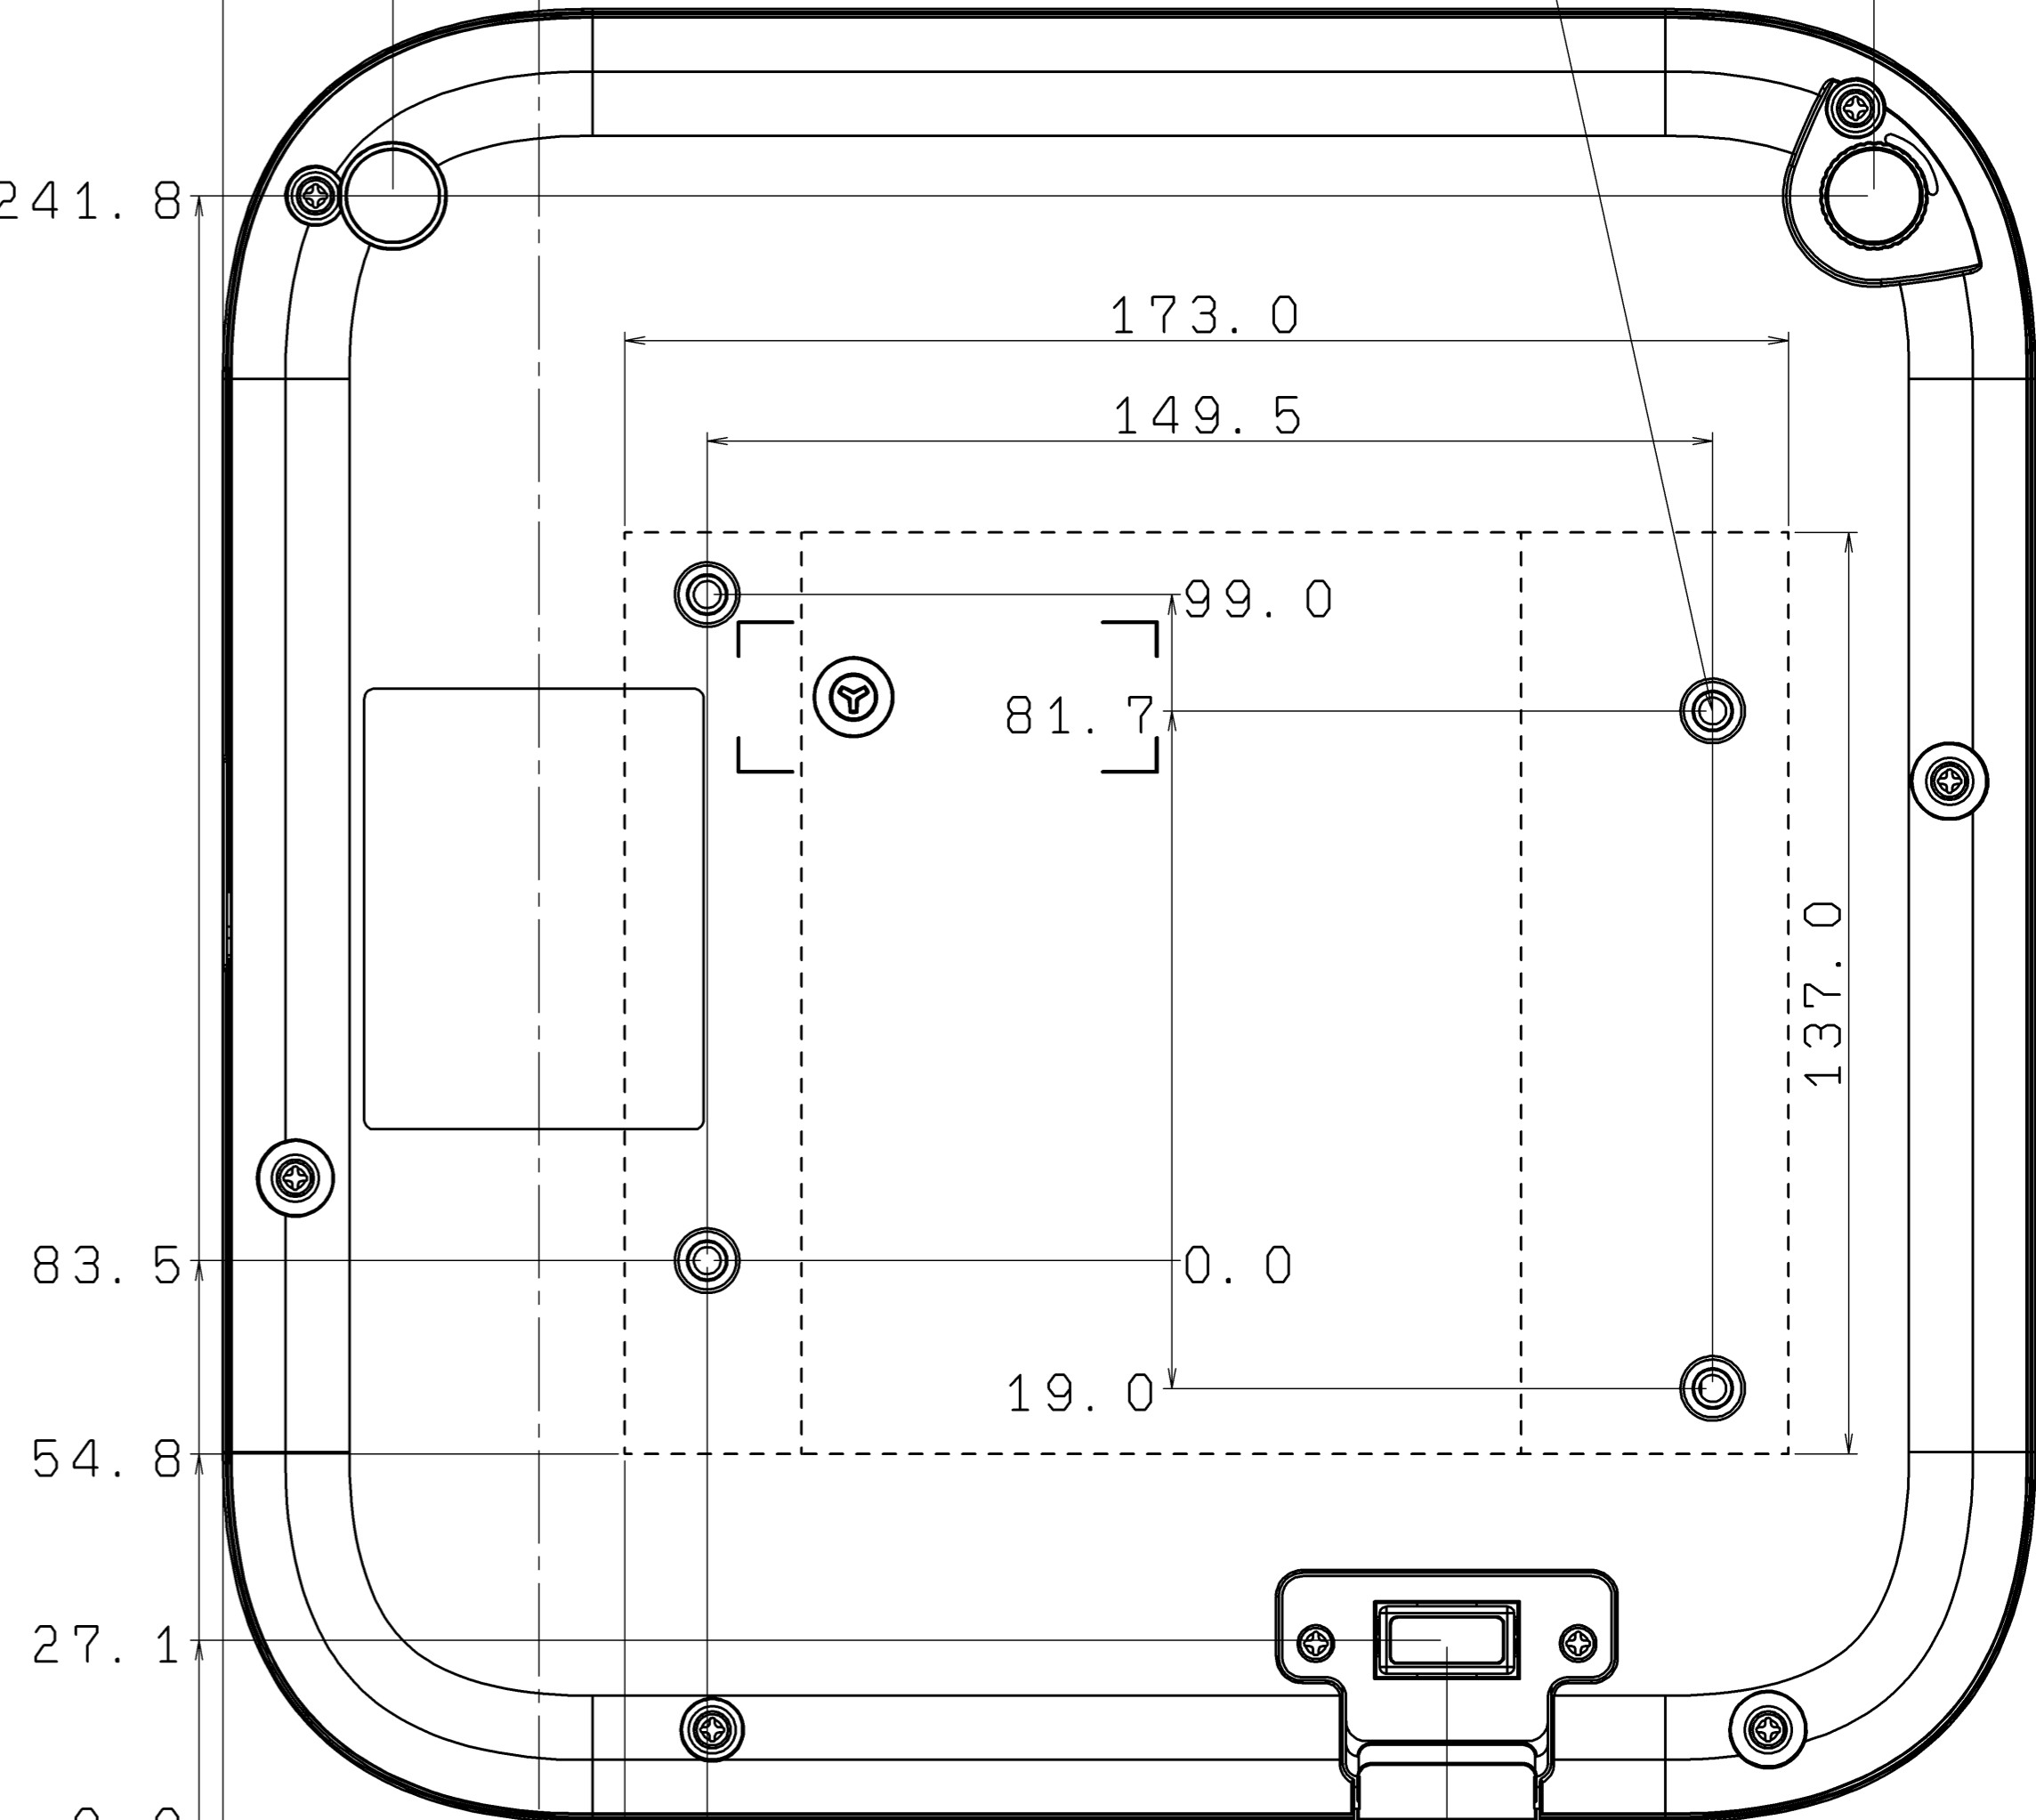

MODEL XJ-V1  
(UNIT: mm)

269.5

269.5

94.0  
LENS-TOP

241.8

47  
(LENS-CENTER)

84.5

54.0  
(LENS-CENTER)

0.0  
1.0  
4.0

CEILING MOUNT SCREW HOLE  
(M4x4)

(LENS CENTER)

25.3

0.0

220.3

173.0

149.5

99.0

81.7

0.0

19.0

137.0

83.5

54.8

27.1

0.0

0.0

59.8

72.0

182.0

COOLING IMAGE