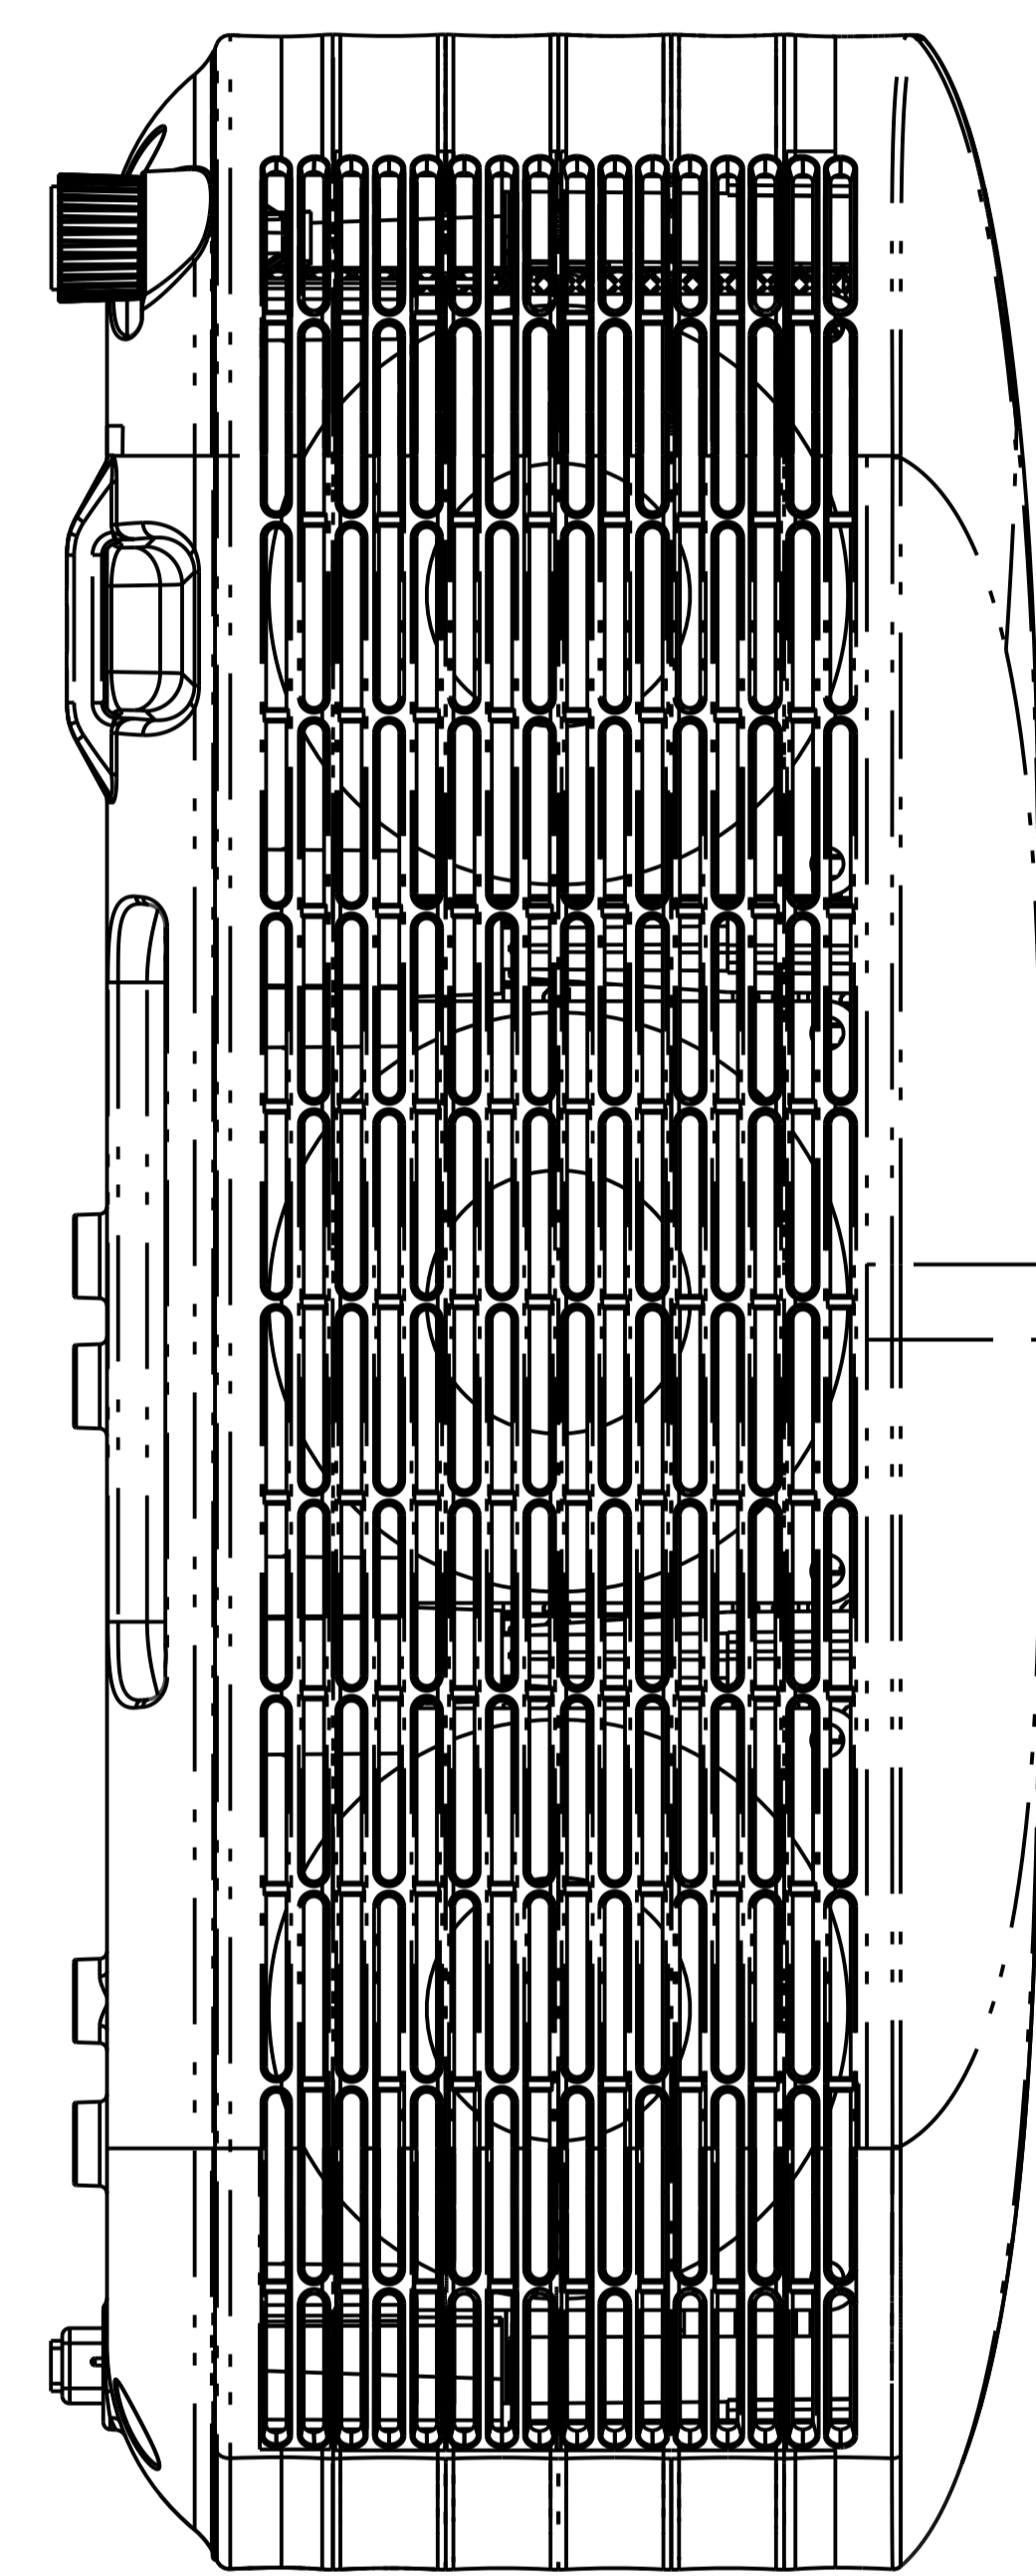

■MODEL XJ-S400U / S400W / S400UN / S400WN
 (UNIT:mm)

LENS POSITION

CEILING MOUNT SCREW HOLE
 (M4x4)

LENS CENTER

COOLING IMAGE