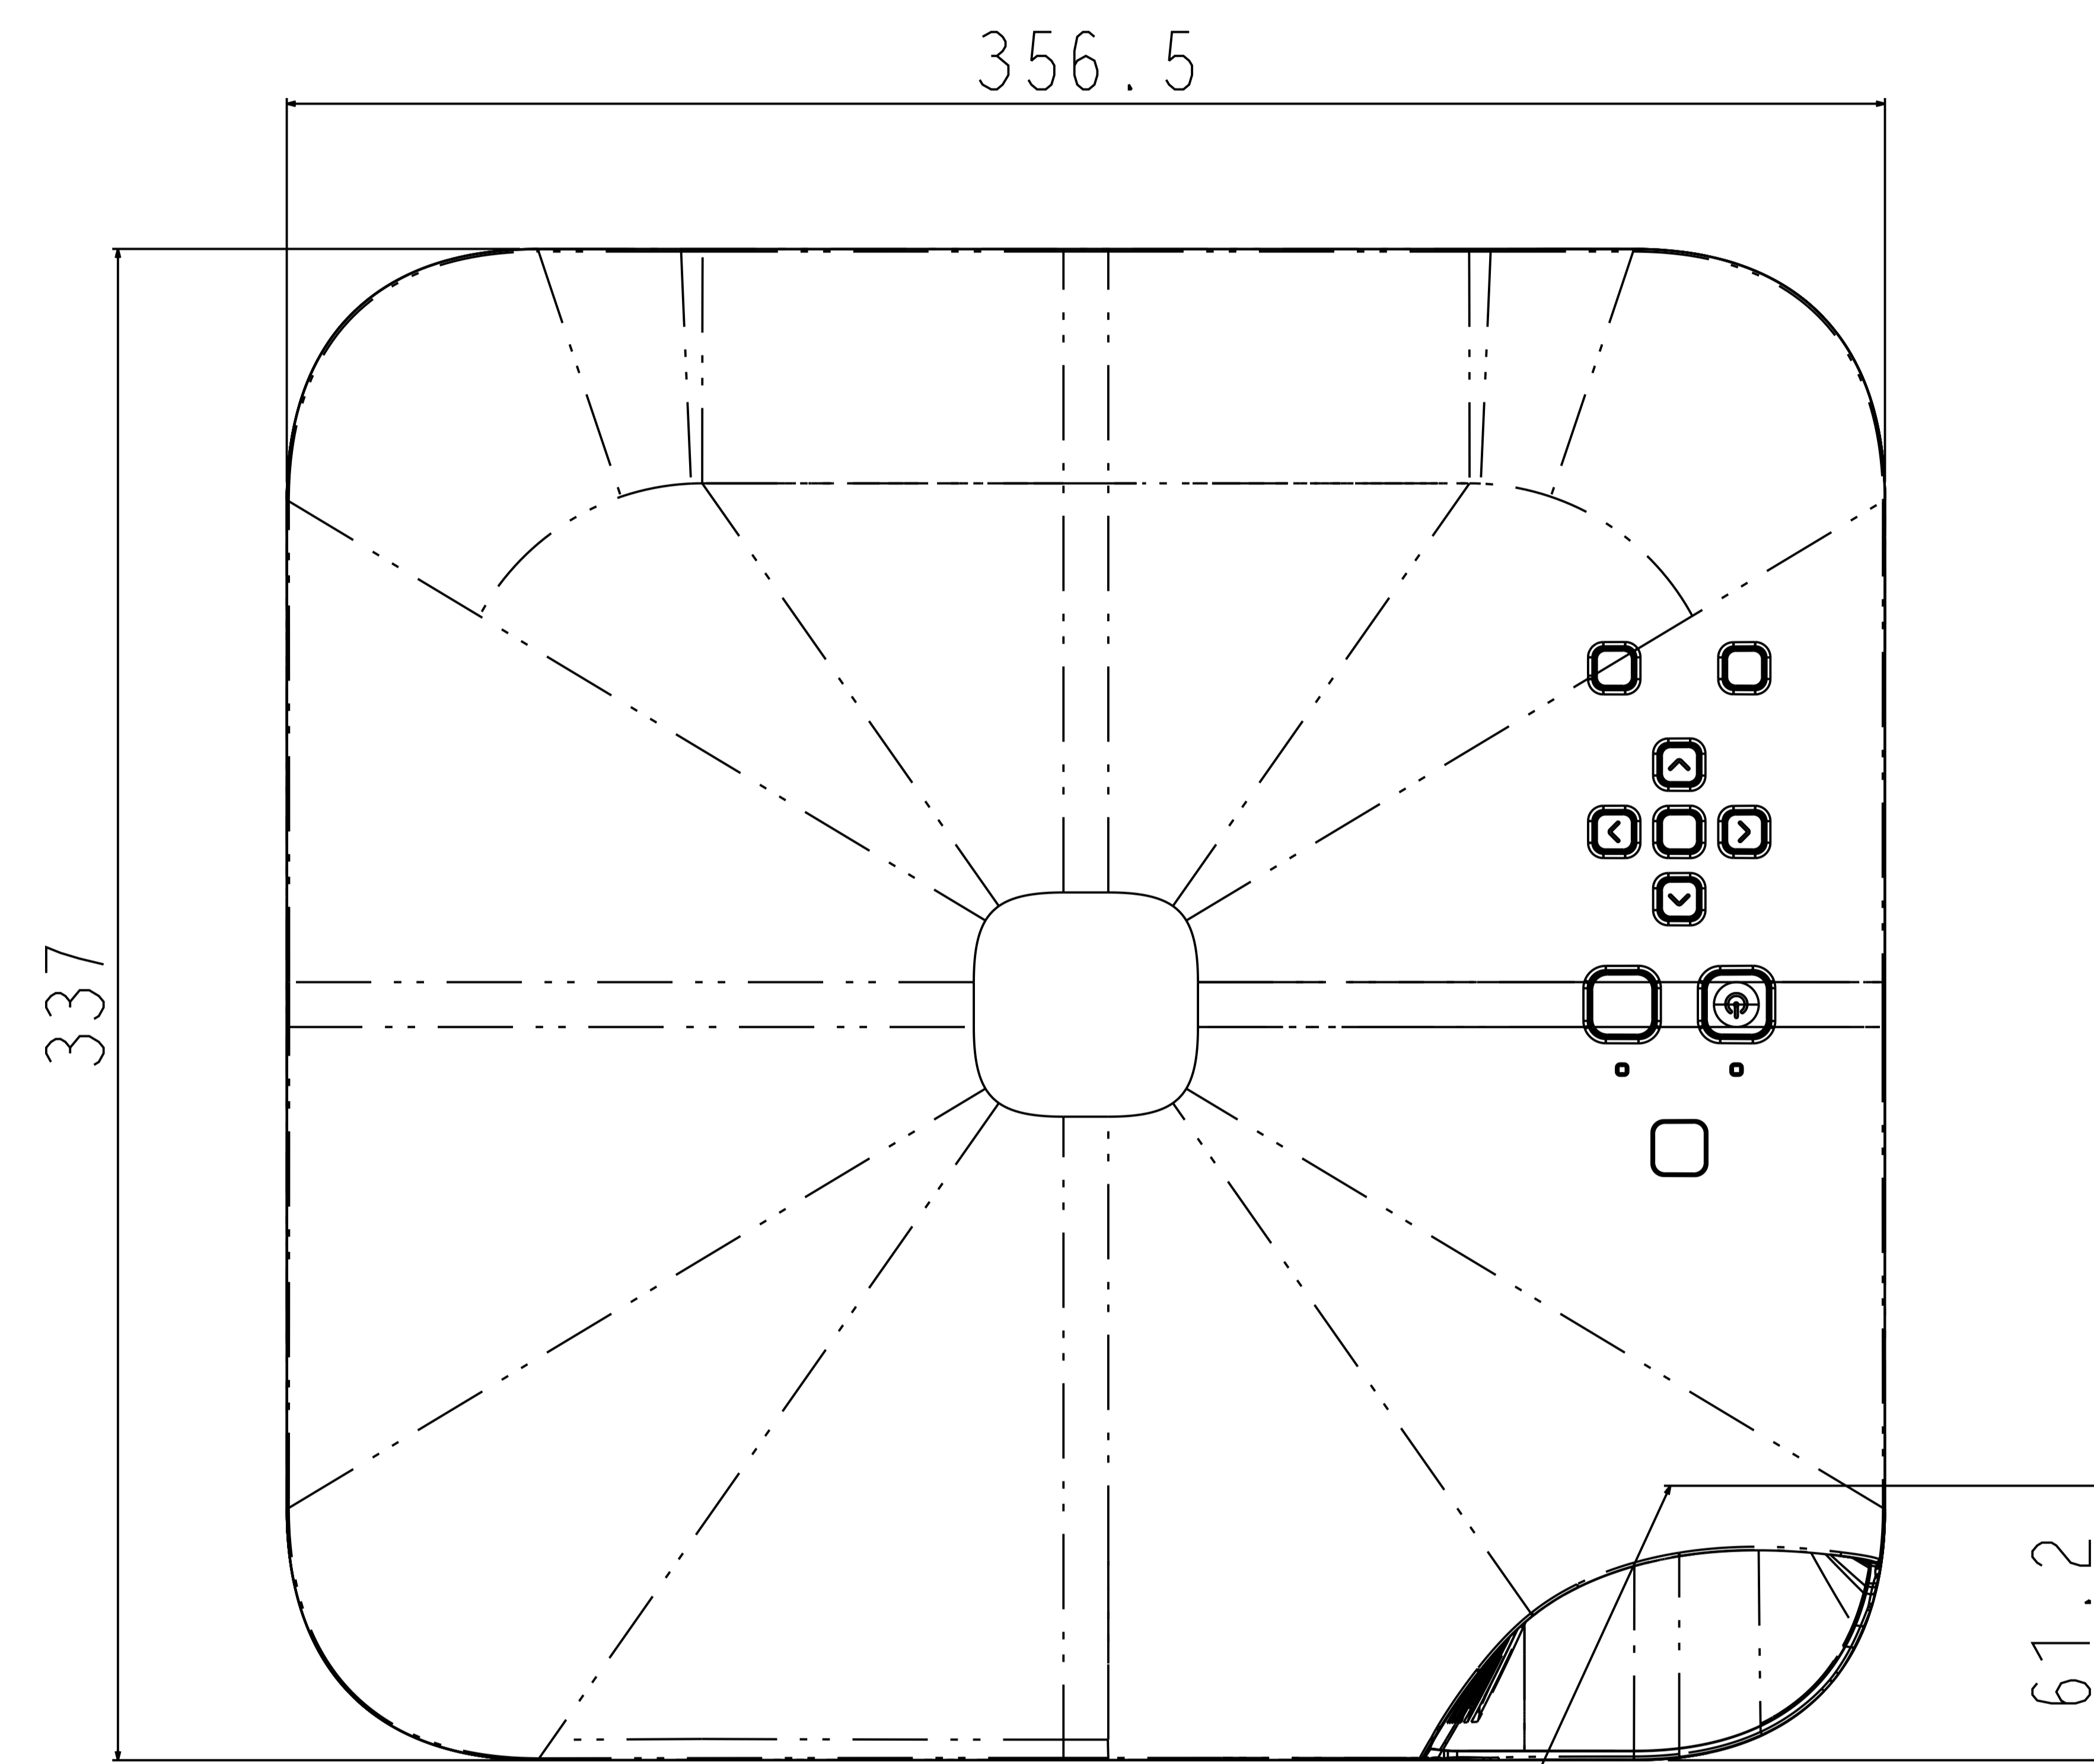

■MODEL XJ-S400U / S400W / S400UN / S400WN
 (UNIT:mm)

LENS POSITION

CEILING MOUNT SCREW HOLE
 (M4x4)

LENS CENTER

COOLING IMAGE