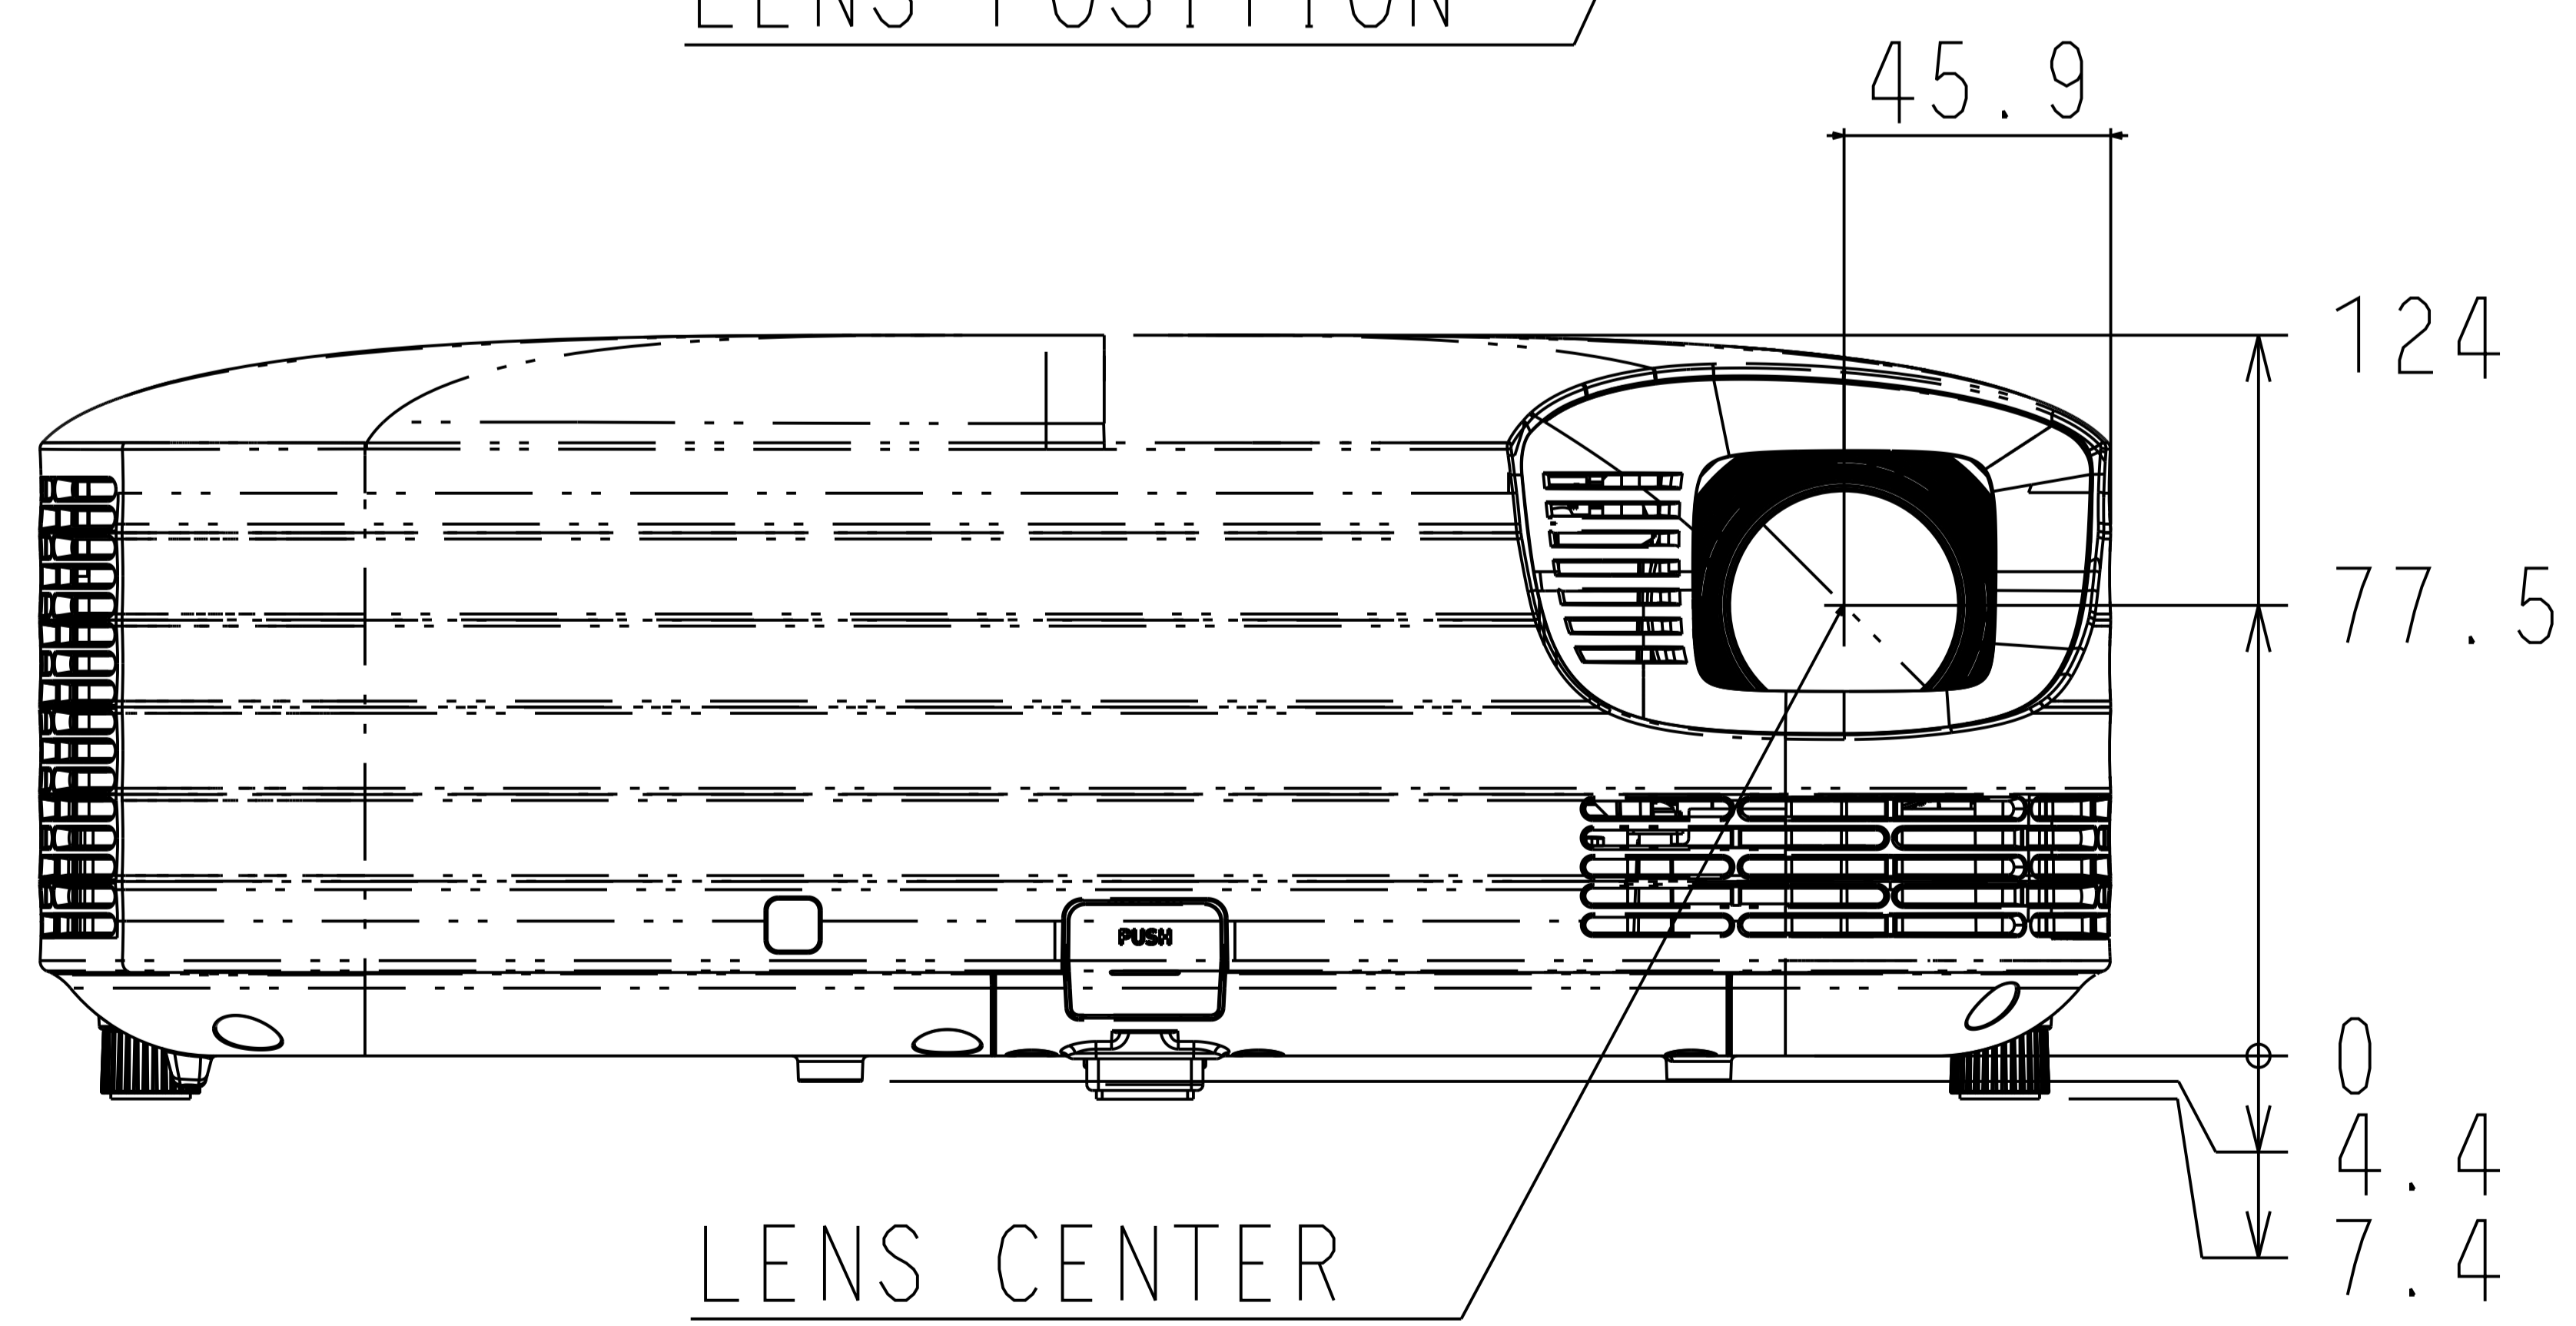

■MODEL XJ-S400U / S400W / S400UN / S400WN
 (UNIT:mm)

LENS POSITION

CEILING MOUNT SCREW HOLE
 (M4x4)

LENS CENTER

COOLING IMAGE