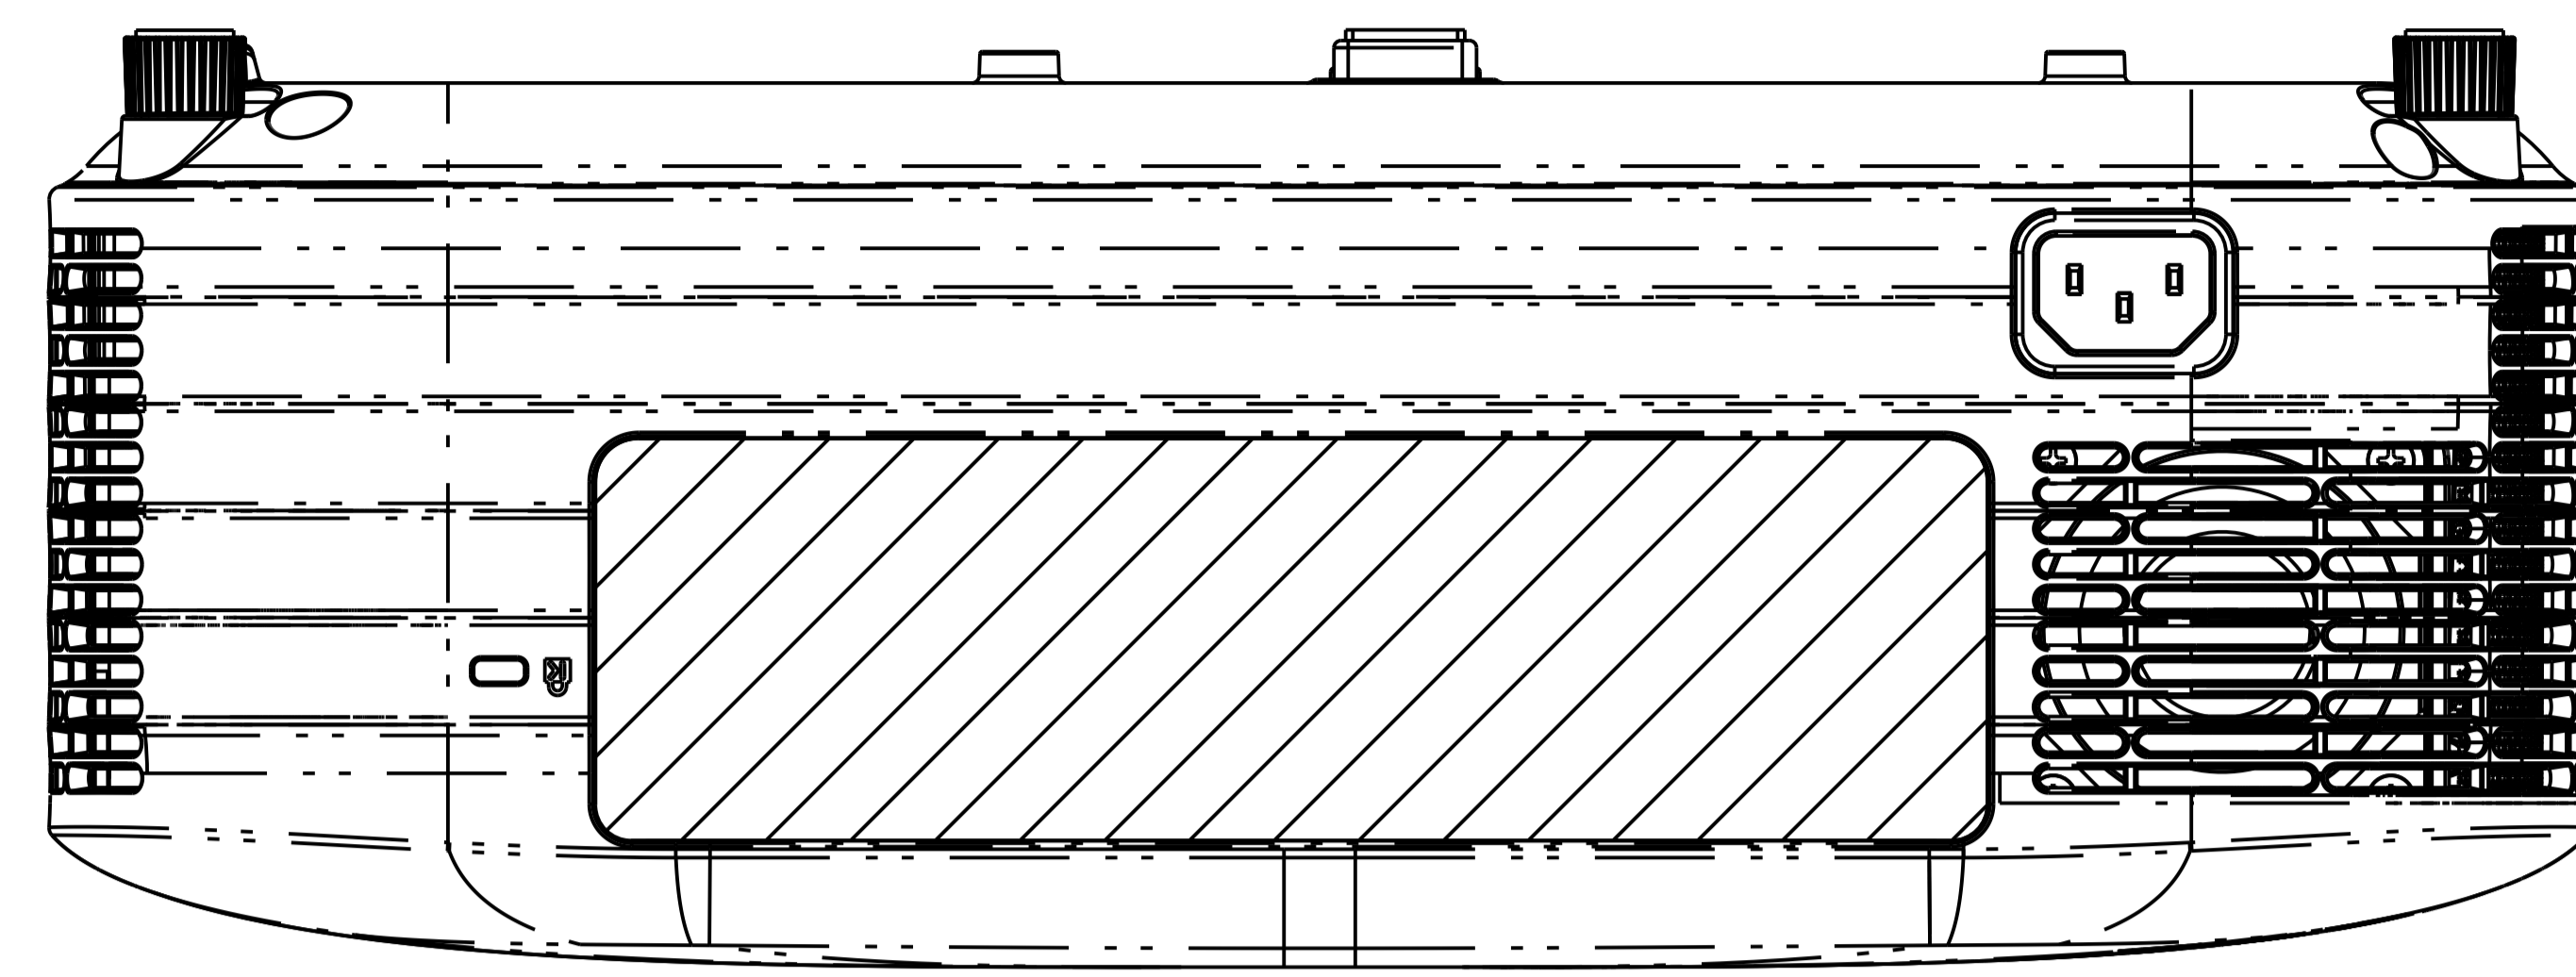

■MODEL XJ-S400U / S400W / S400UN / S400WN
 (UNIT:mm)

LENS POSITION

CEILING MOUNT SCREW HOLE
 (M4x4)

LENS CENTER

COOLING IMAGE