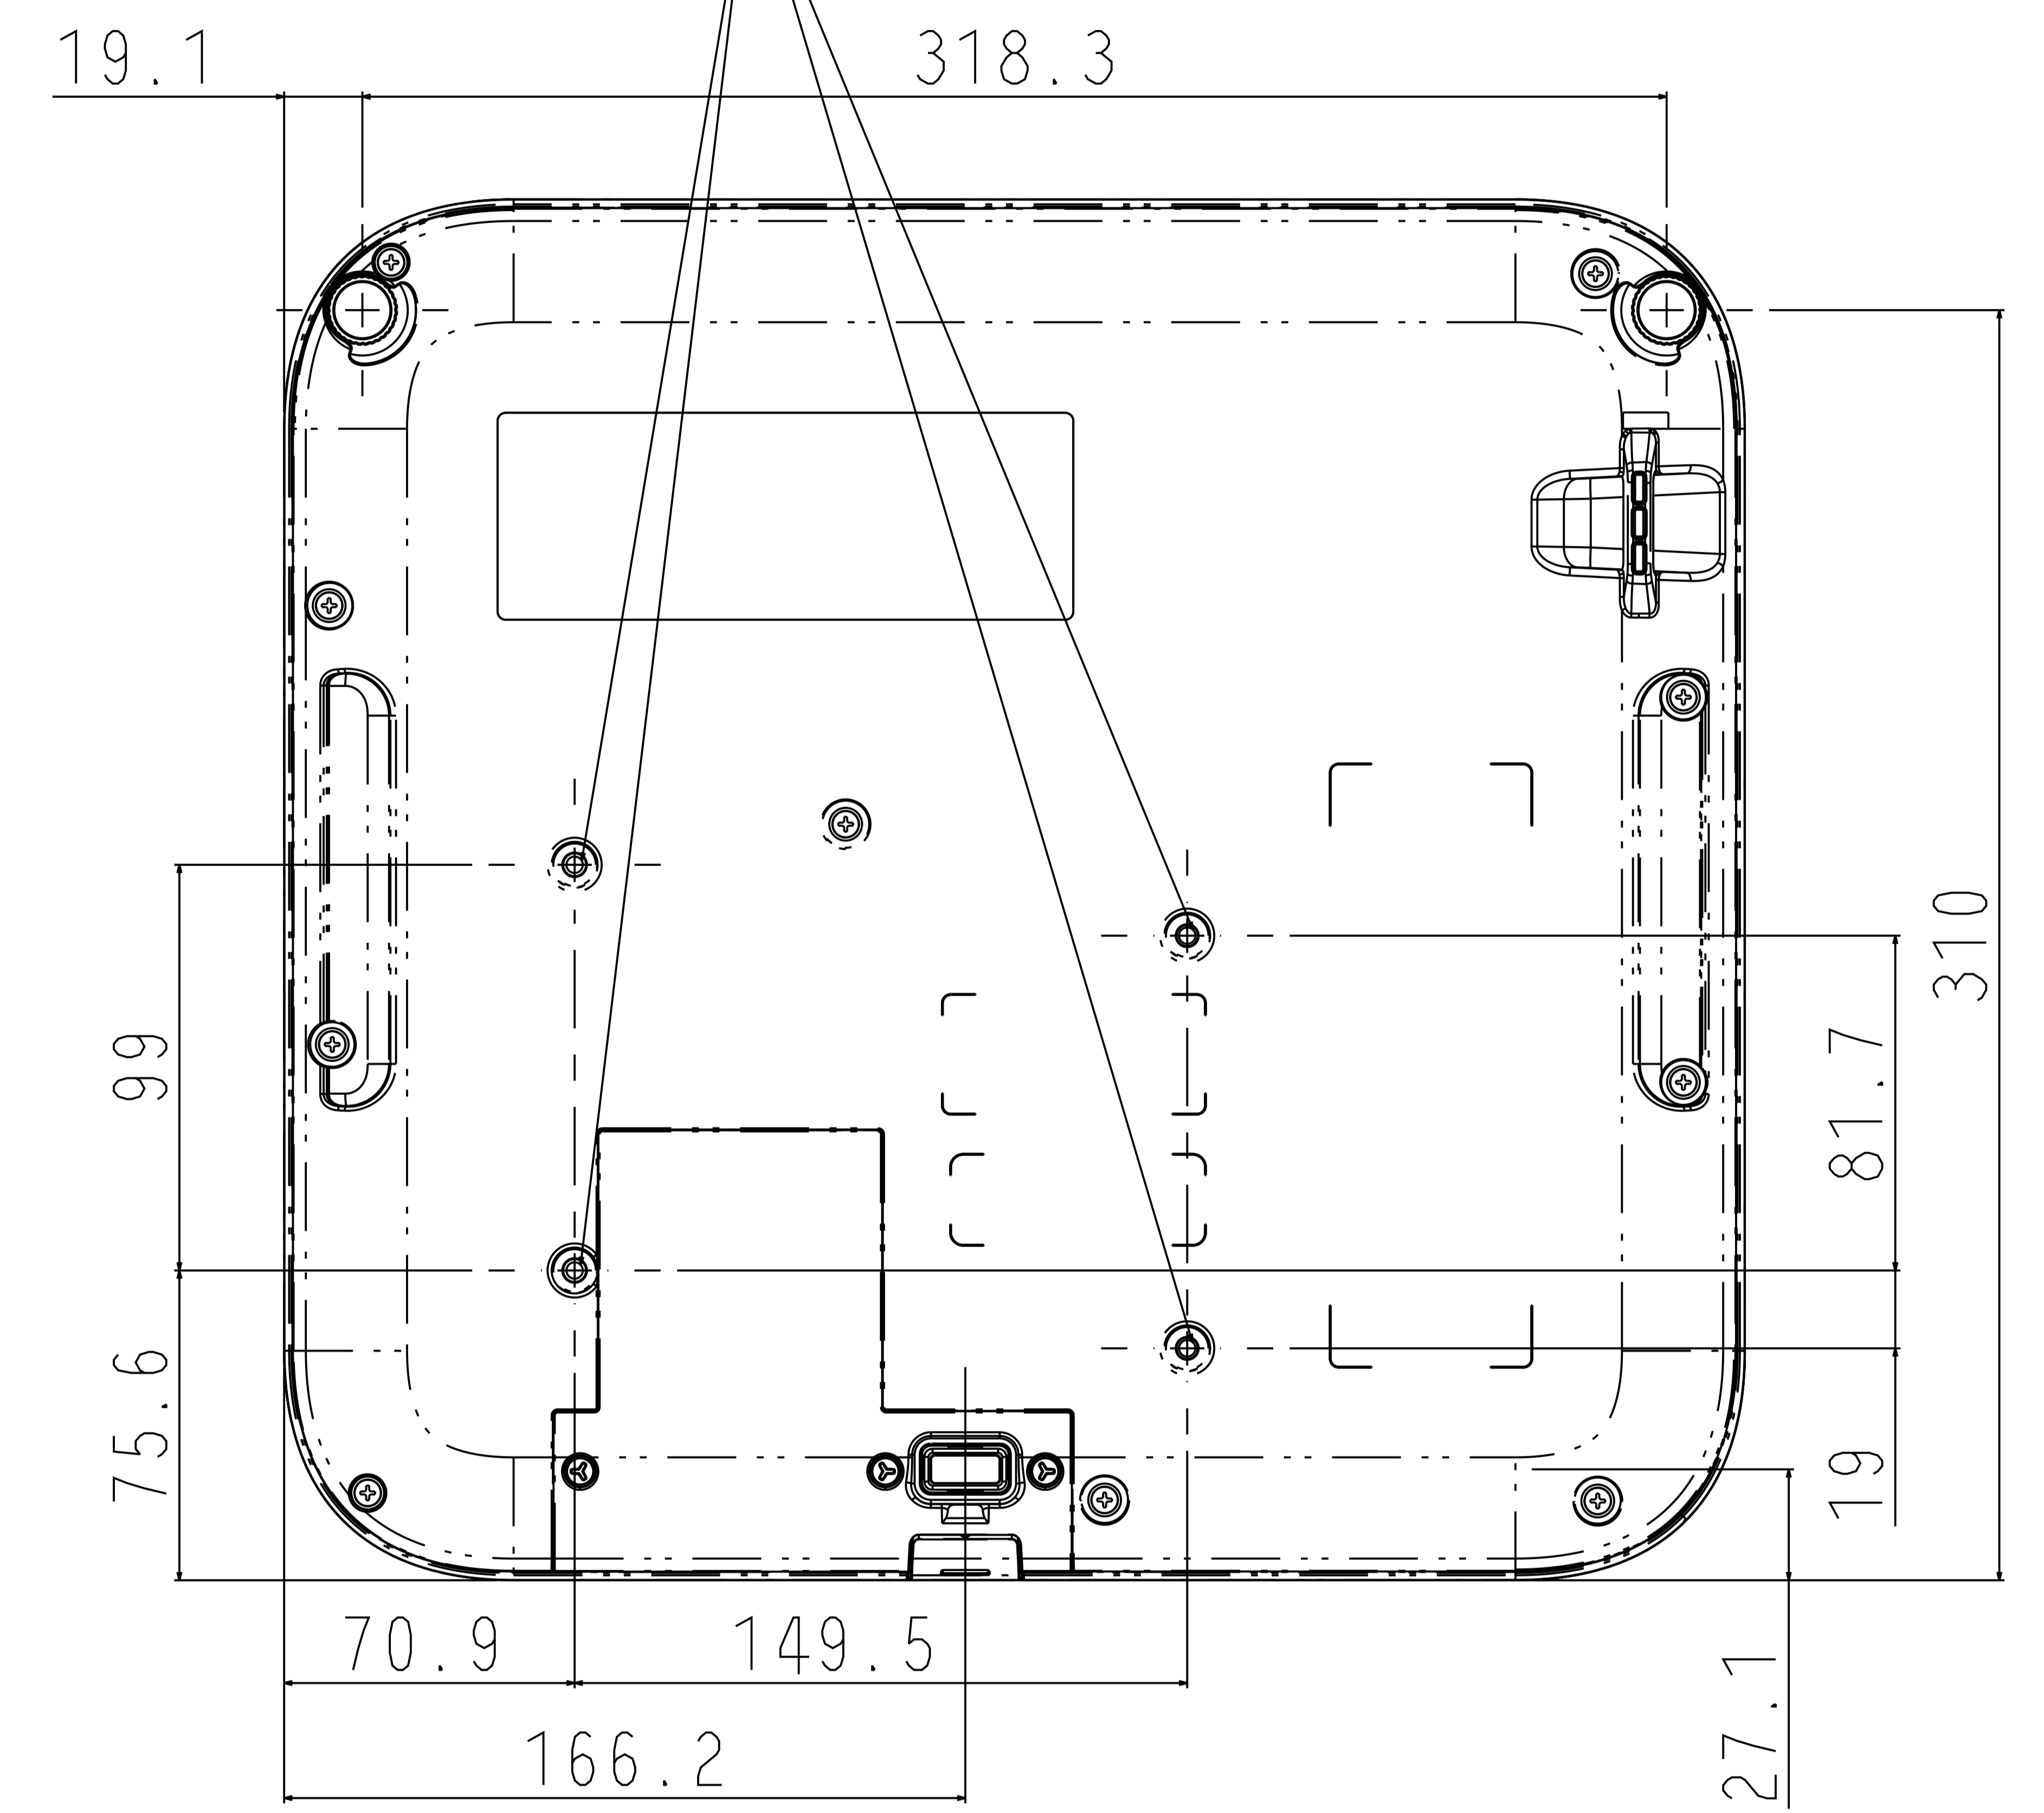

■MODEL XJ-S400U / S400W / S400UN / S400WN
 (UNIT:mm)

LENS POSITION

CEILING MOUNT SCREW HOLE
 (M4x4)

LENS CENTER

COOLING IMAGE