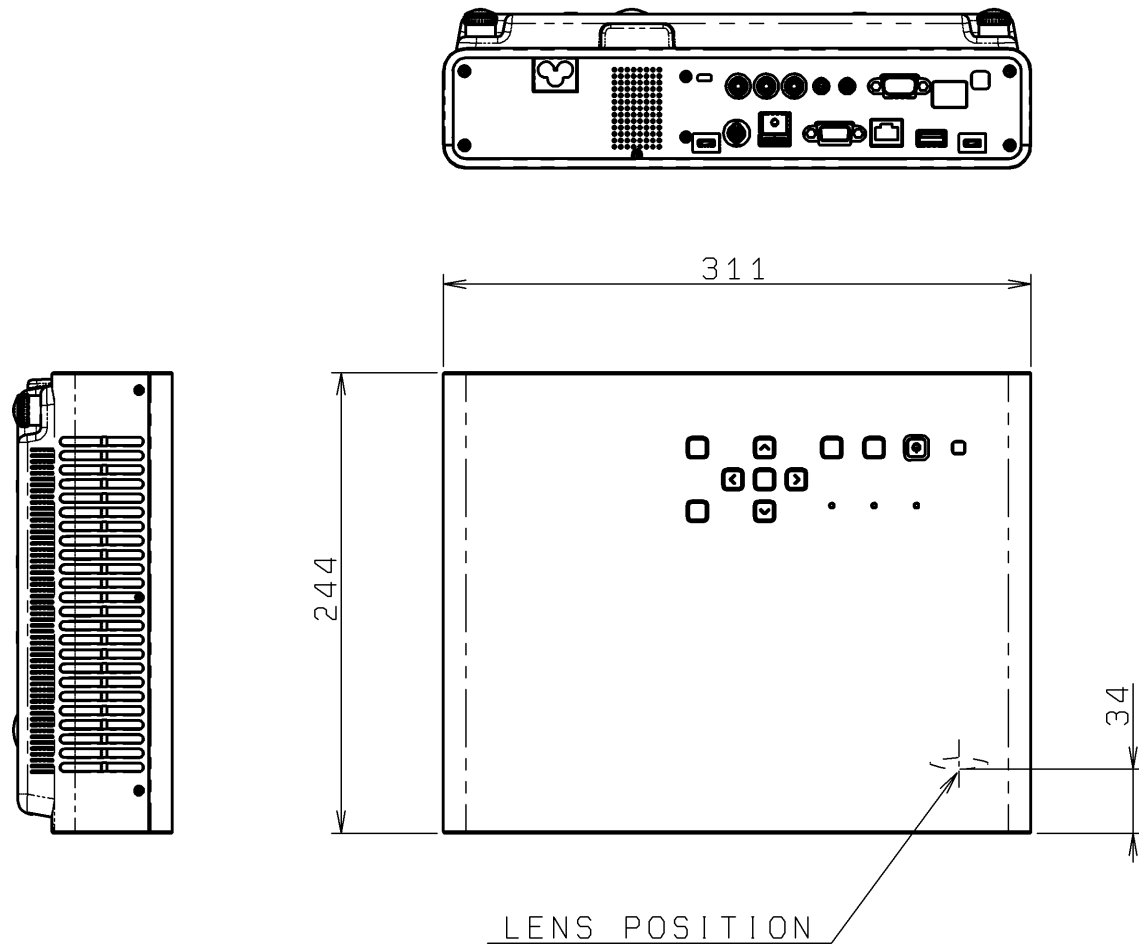

■MODEL XJ-M241/M246/M251/M256
(UNIT: mm)

CEILING MOUNT SCREW HOLE
(M3X3)