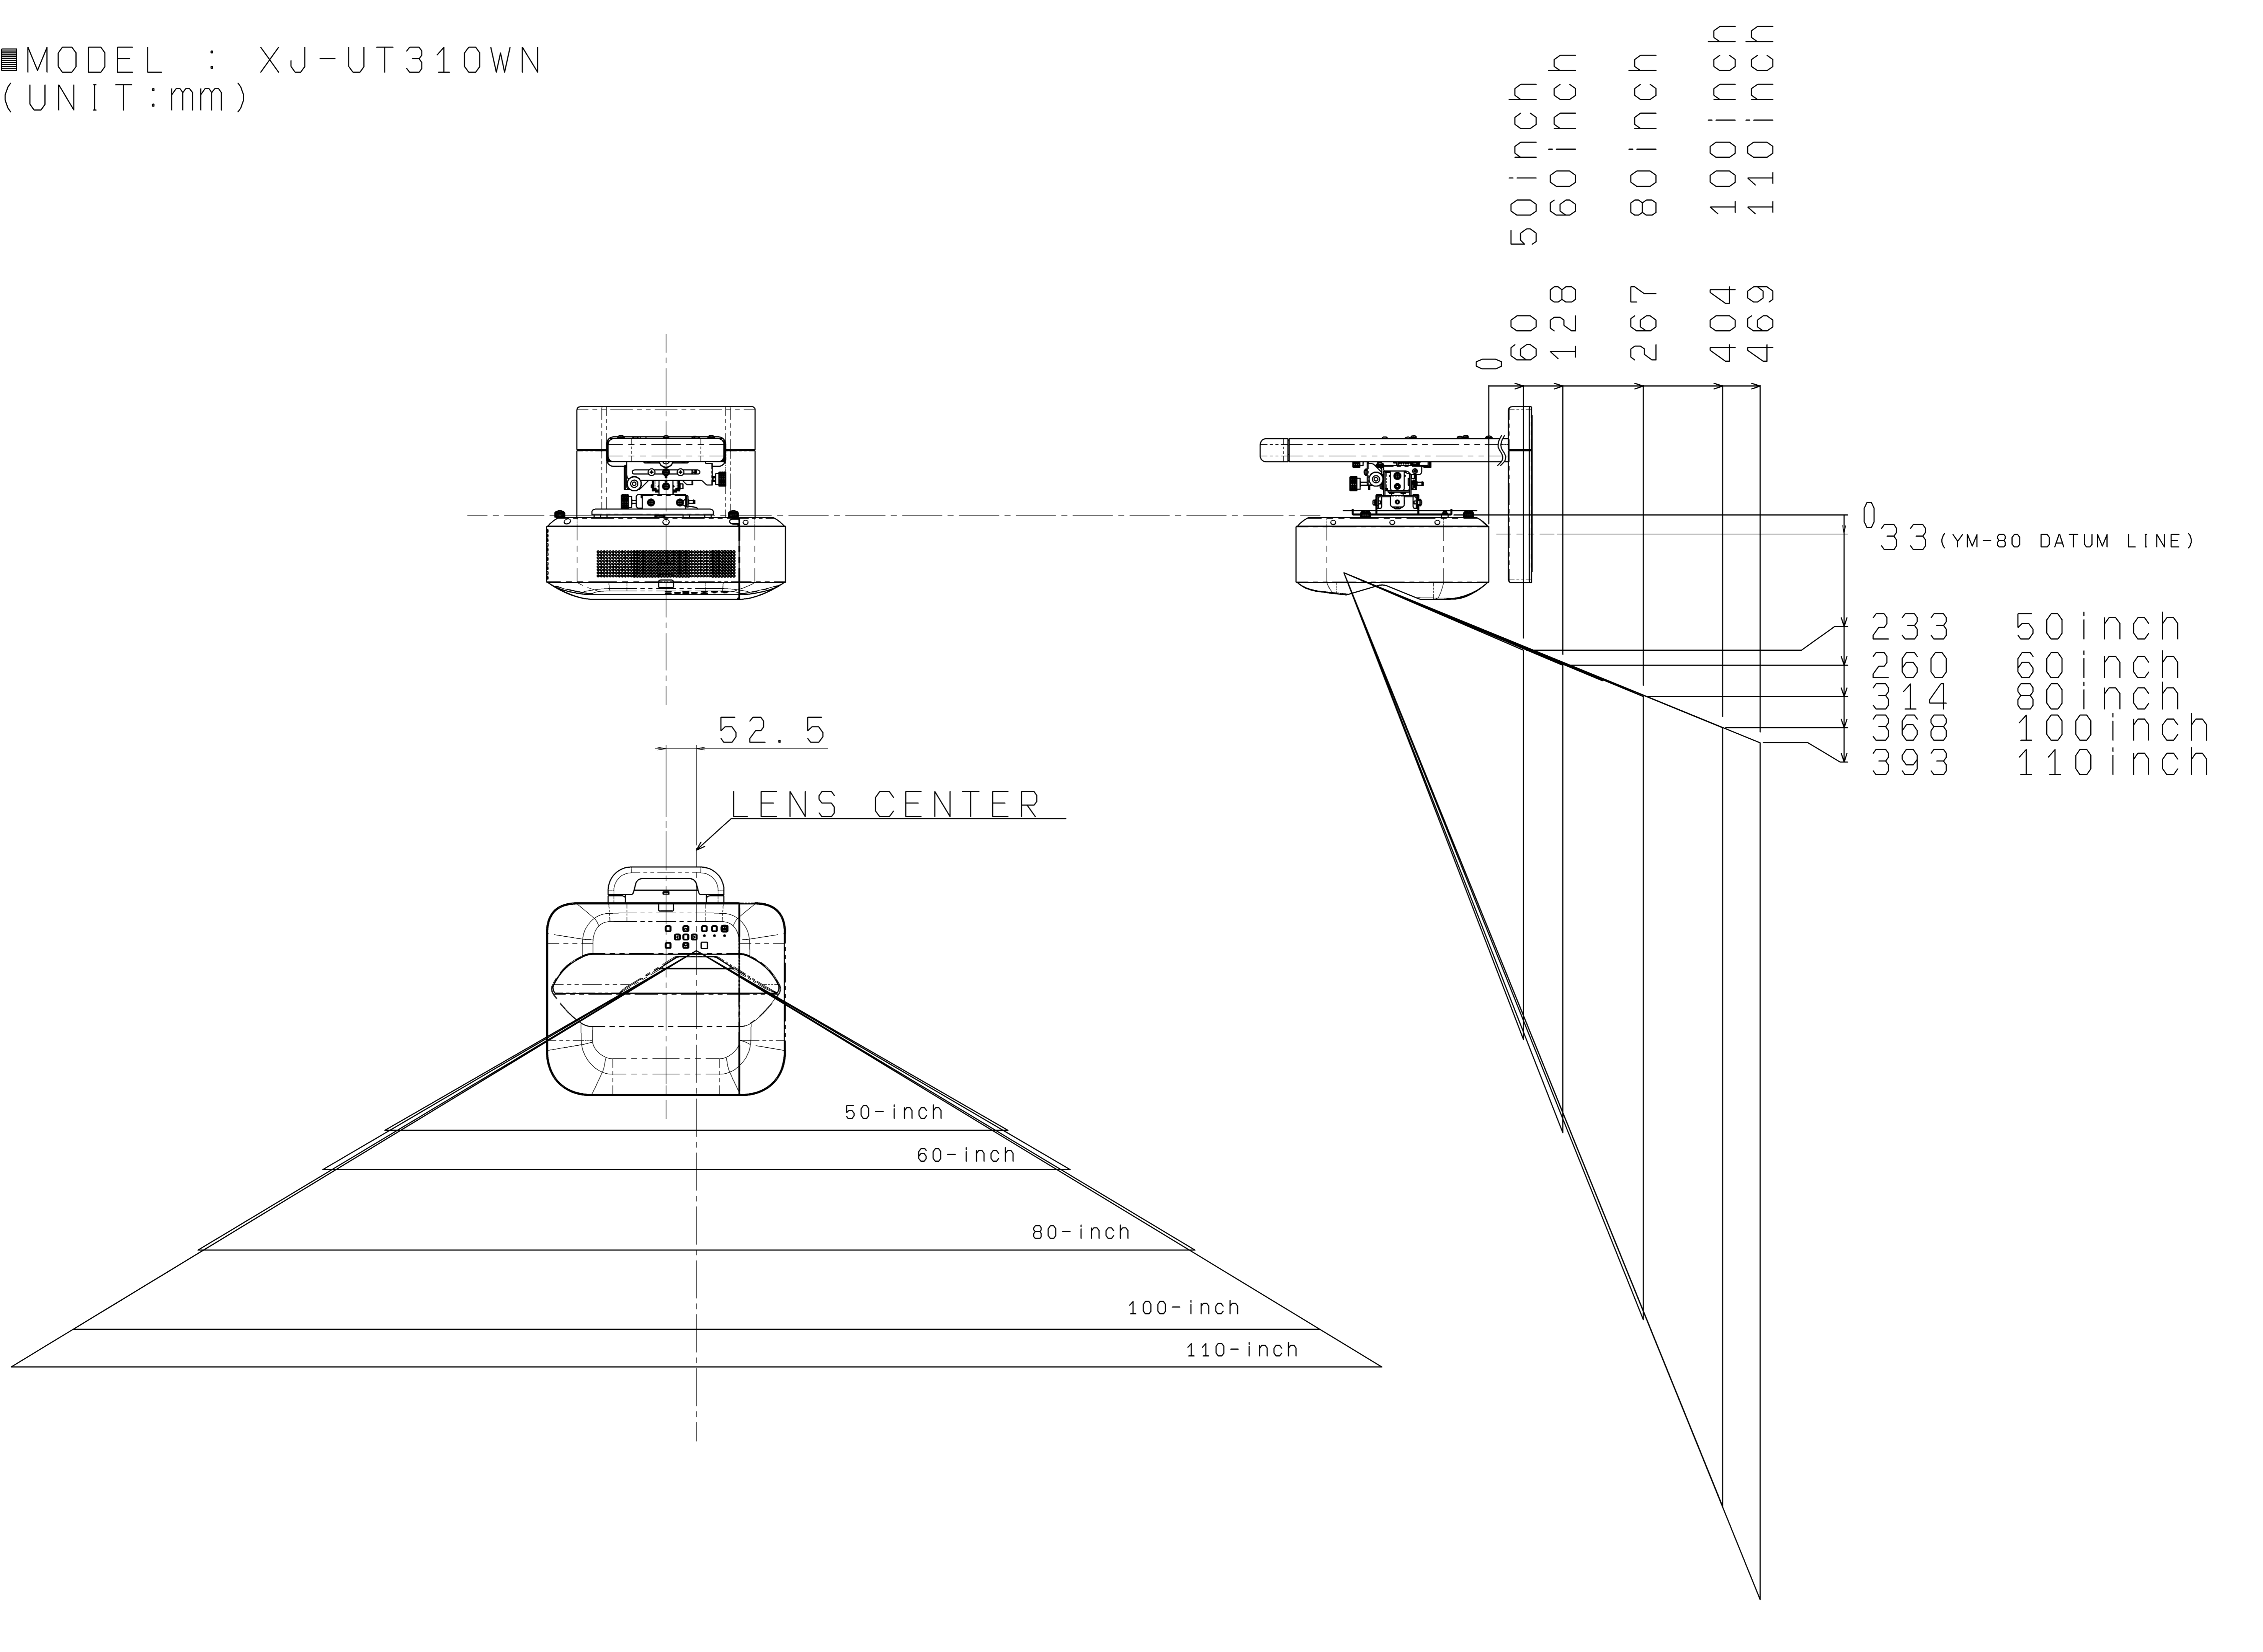

MODEL : XJ-UT310WN  
 (UNIT: mm)

50 inch  
 60 inch  
 80 inch  
 100 inch  
 110 inch

0  
 60  
 128  
 267  
 404  
 469

0  
 33 (YM-80 DATUM LINE)  
 233 50 inch  
 260 60 inch  
 314 80 inch  
 368 100 inch  
 393 110 inch

52.5  
 LENS CENTER

50-inch  
 60-inch  
 80-inch  
 100-inch  
 110-inch