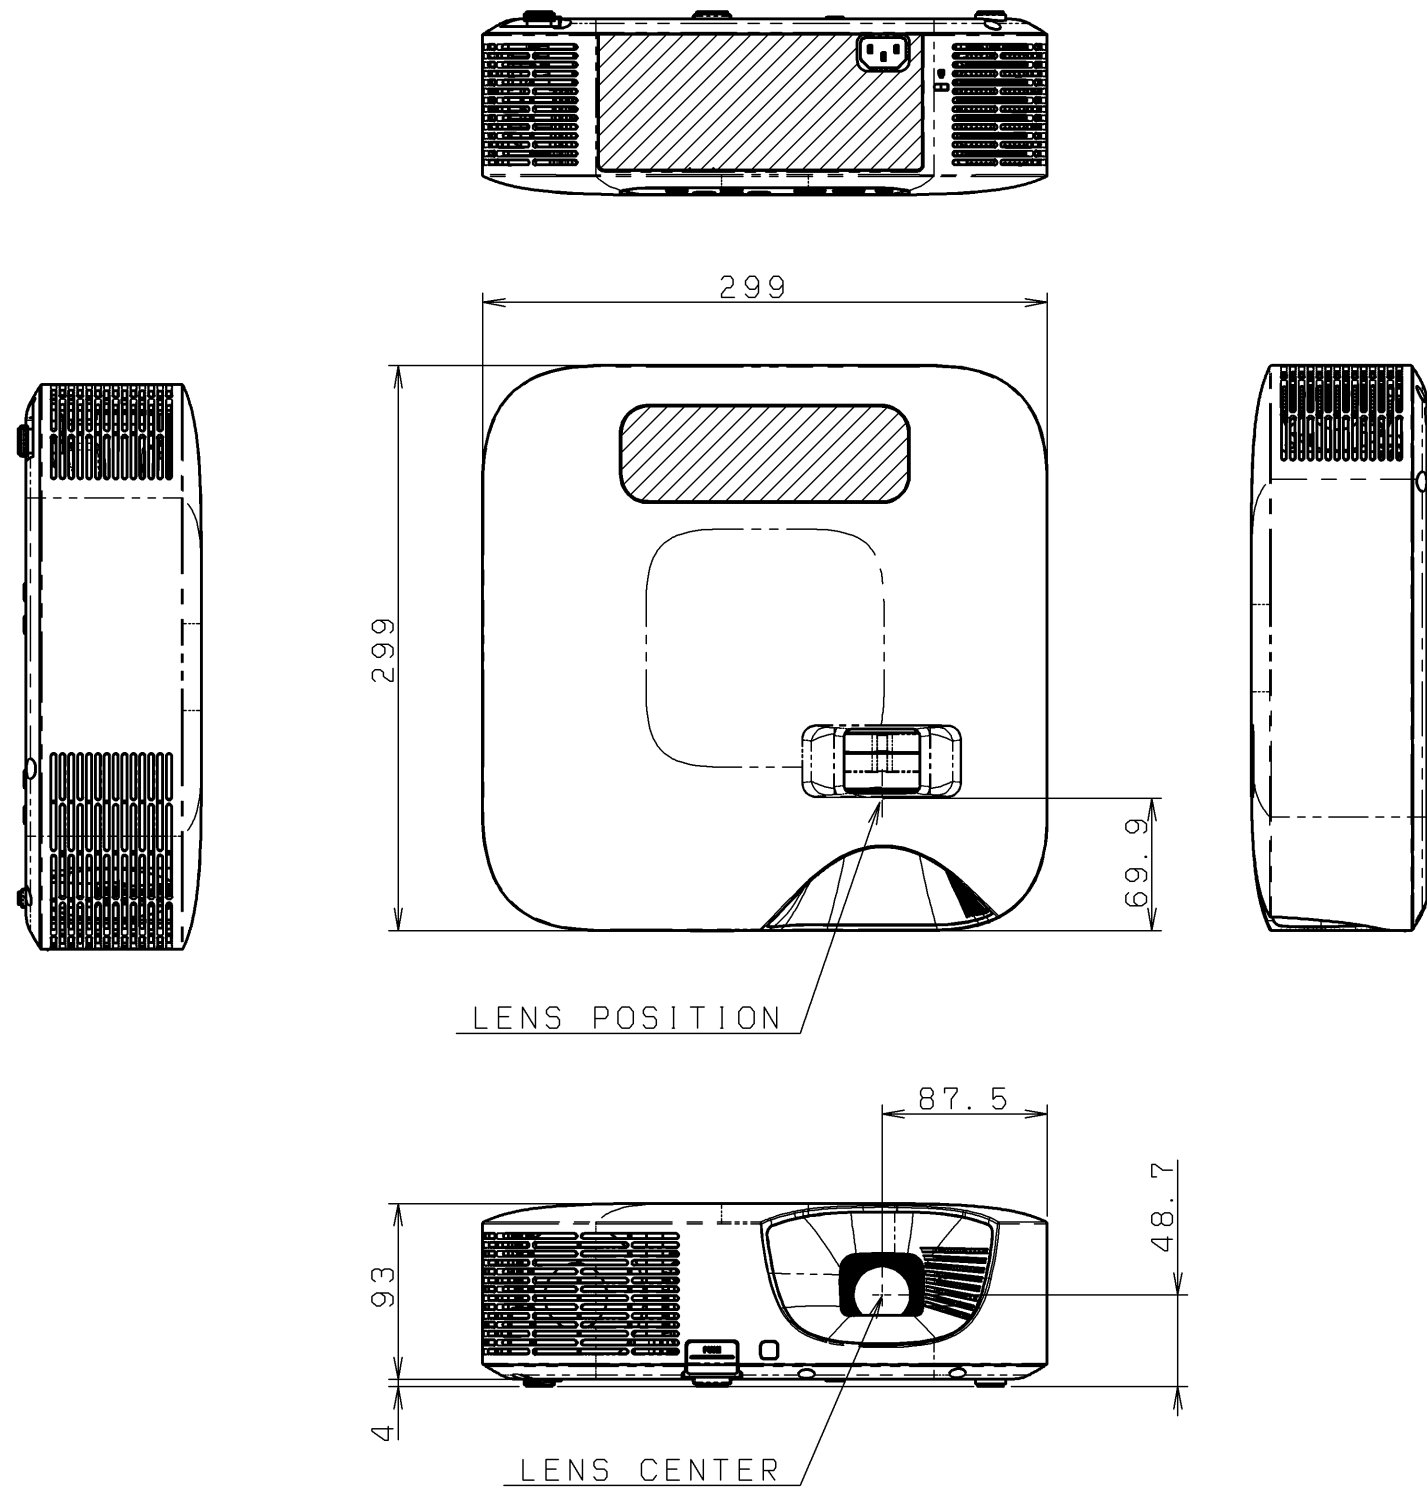

■MODEL XJ-V10X / F10X / F20XN
(UNIT: mm)

CEILING MOUNT SCREW HOLE
(M4X4)