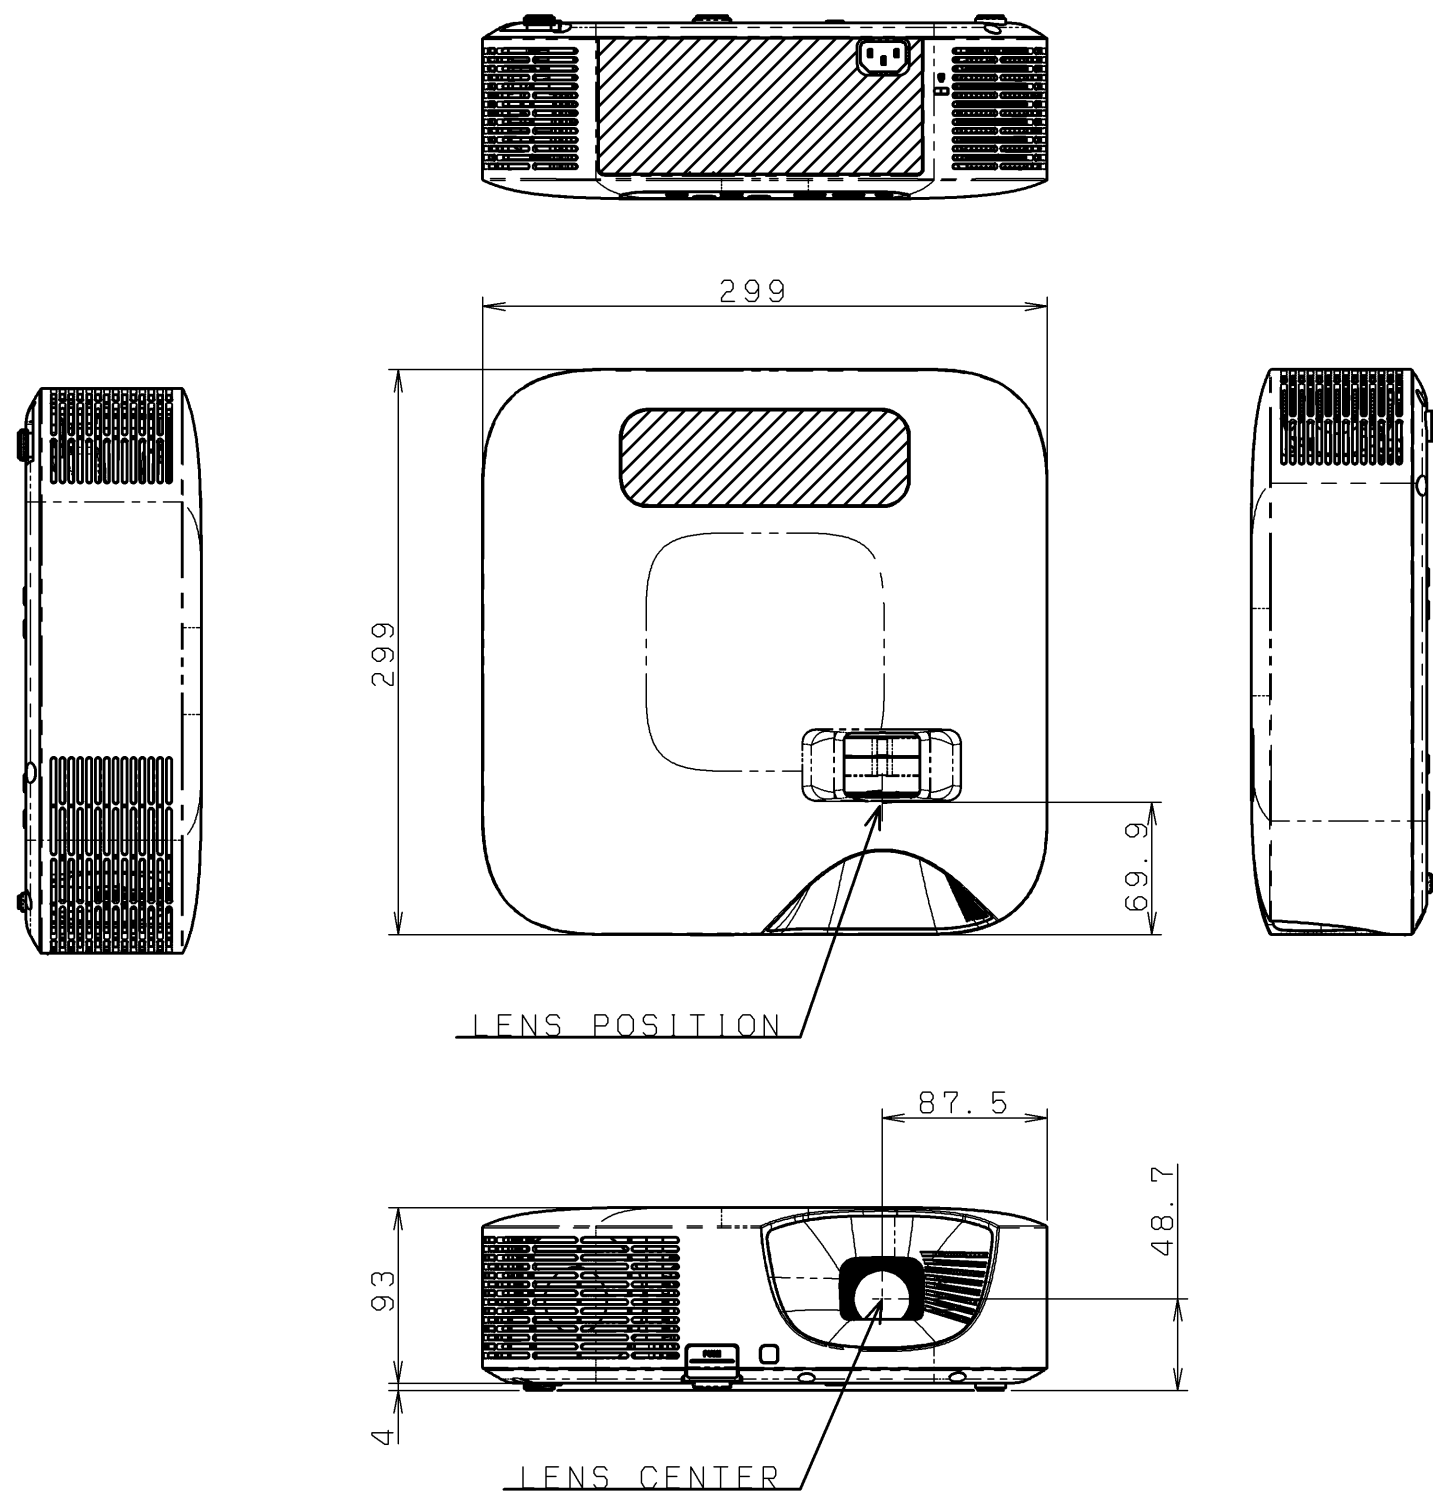

■MODEL XJ-F11X / F21XN

(UNIT: mm)

CEILING MOUNT SCREW HOLE  
(M4X4)