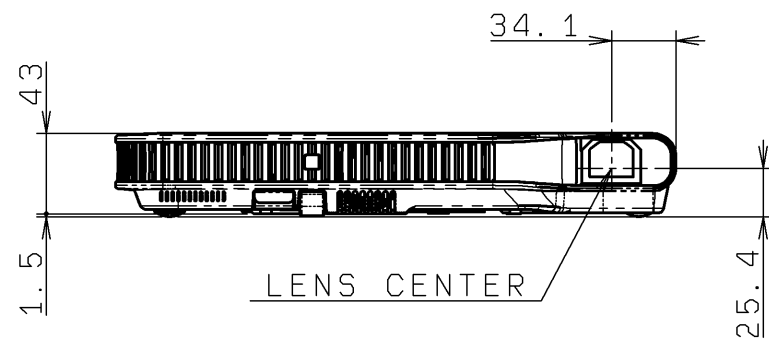

■MODEL XJ-A130/A135/A140/A145/A150/A155/  
 A130V/A135V/A140V/A145V/A150V/A155V/  
 (UNIT:mm) A131/A141/A146

LENS POSITION

CEILING MOUNT SCREW HOLE (M3X3)

LENS CENTER