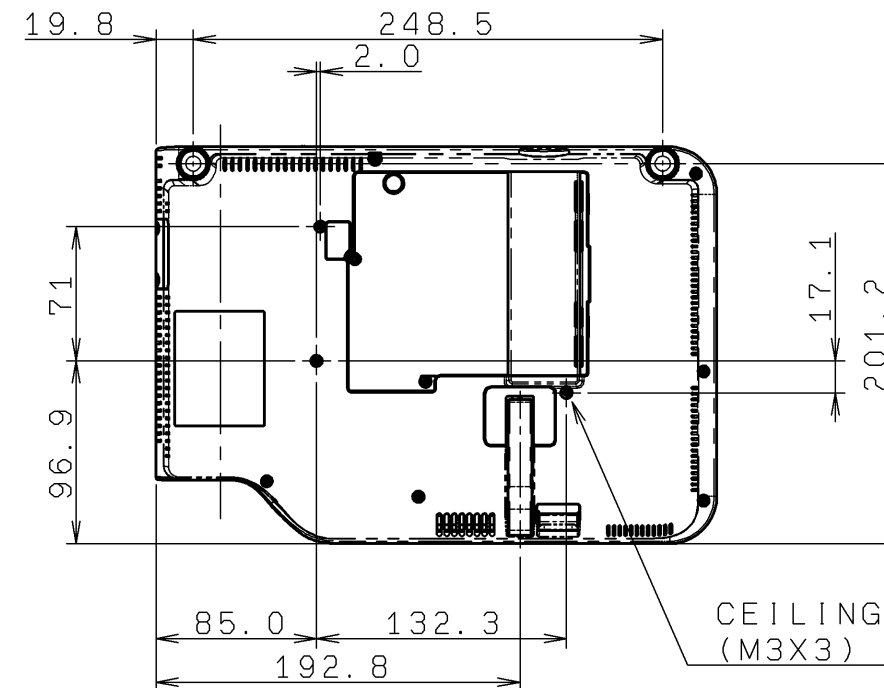

■MODEL XJ-A130/A135/A140/A145/A150/A155/  
 A130V/A135V/A140V/A145V/A150V/A155V/  
 (UNIT:mm) A131/A141/A146

LENS POSITION

CEILING MOUNT SCREW HOLE (M3X3)

LENS CENTER