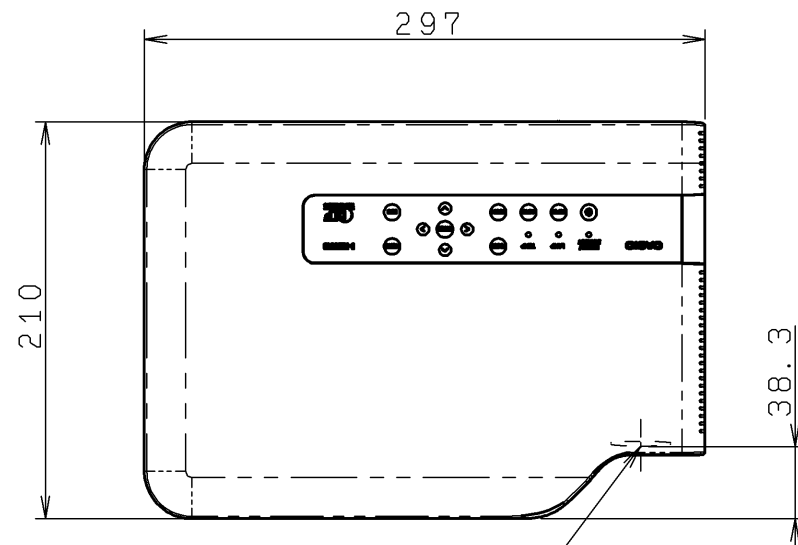

■MODEL XJ-A130/A135/A140/A145/A150/A155/  
 A130V/A135V/A140V/A145V/A150V/A155V/  
 (UNIT:mm) A131/A141/A146

LENS POSITION

CEILING MOUNT SCREW HOLE (M3X3)

LENS CENTER