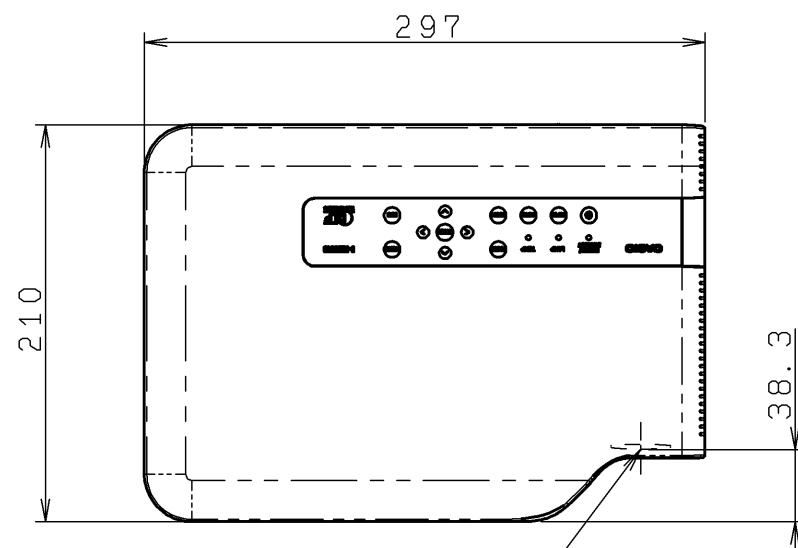

■MODEL XJ-A230/A235/A240/A245/A250/A255/
 A230V/A235V/A240V/A245V/A250V/A255V/
 (UNIT: mm) A241/A246/A251/A256

LENS POSITION

CEILING MOUNT SCREW HOLE (M3X3)

LENS CENTER