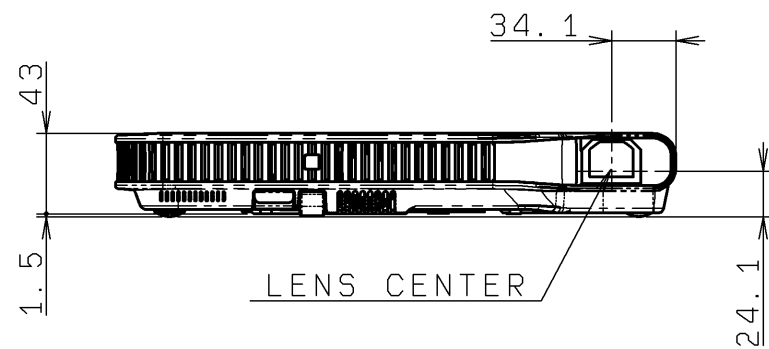

■MODEL XJ-A230/A235/A240/A245/A250/A255/
 A230V/A235V/A240V/A245V/A250V/A255V/
 (UNIT: mm) A241/A246/A251/A256

LENS POSITION

CEILING MOUNT SCREW HOLE (M3X3)

LENS CENTER