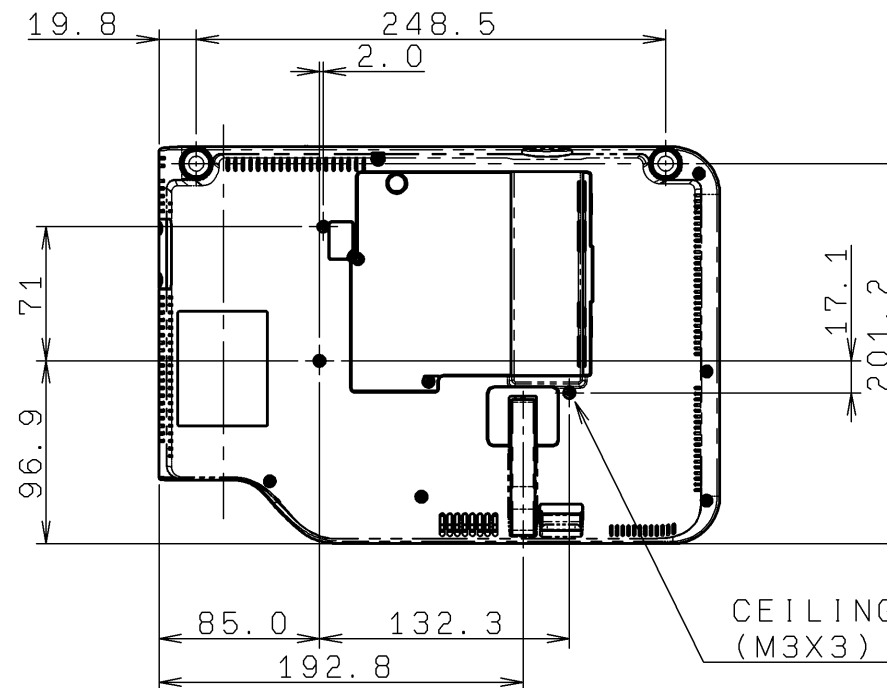

■MODEL XJ-A230/A235/A240/A245/A250/A255/
 A230V/A235V/A240V/A245V/A250V/A255V/
 (UNIT: mm) A241/A246/A251/A256

LENS POSITION

CEILING MOUNT SCREW HOLE (M3X3)

LENS CENTER