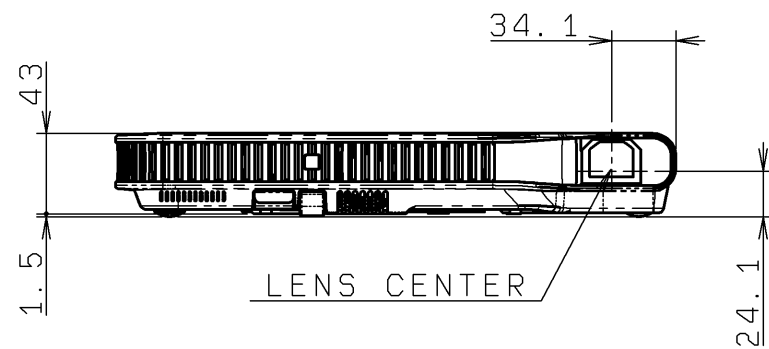

■MODEL XJ-A242/A247/A252/A257  
(UNIT: mm)

LENS POSITION

CEILING MOUNT SCREW HOLE (M3X3)

LENS CENTER