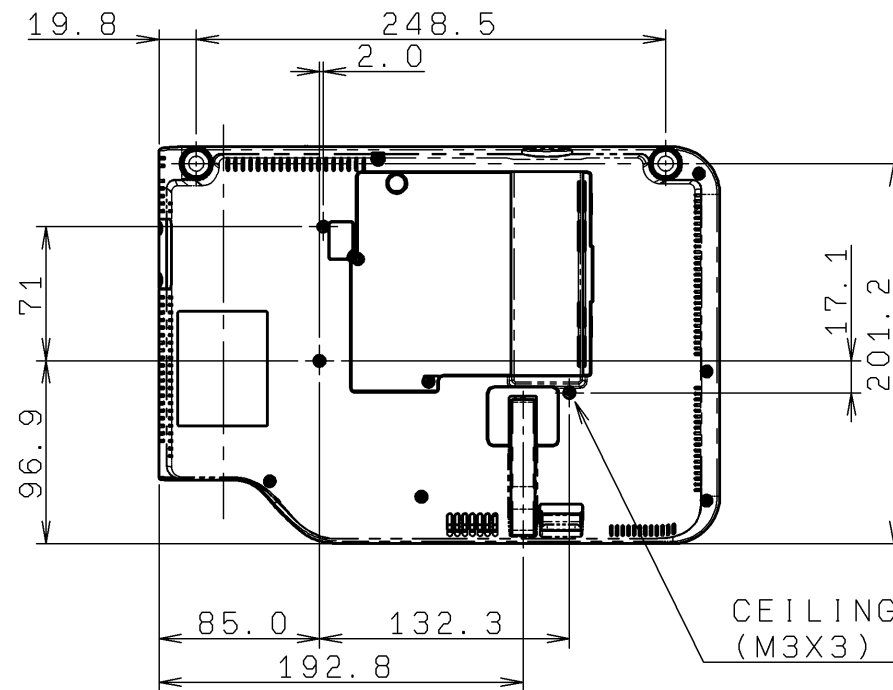

■MODEL XJ-A242/A247/A252/A257  
(UNIT: mm)

LENS POSITION

CEILING MOUNT SCREW HOLE (M3X3)

LENS CENTER