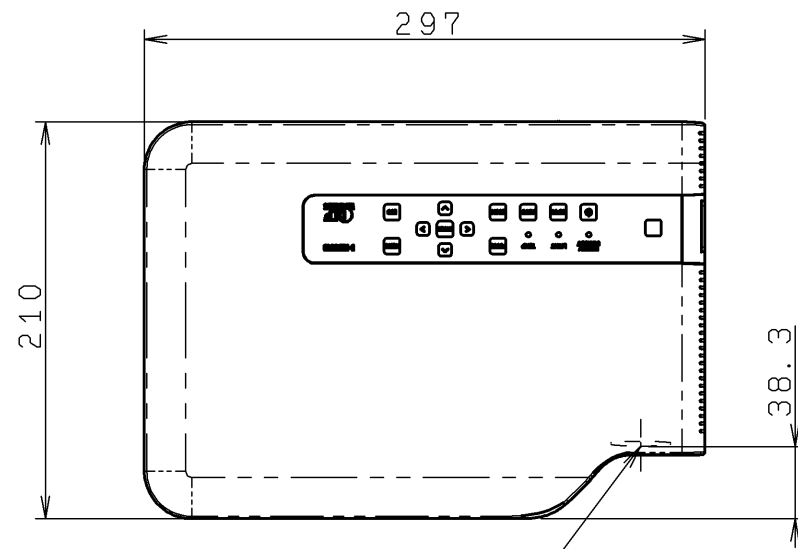

■MODEL XJ-A242/A247/A252/A257  
(UNIT: mm)

LENS POSITION

CEILING MOUNT SCREW HOLE (M3X3)

LENS CENTER