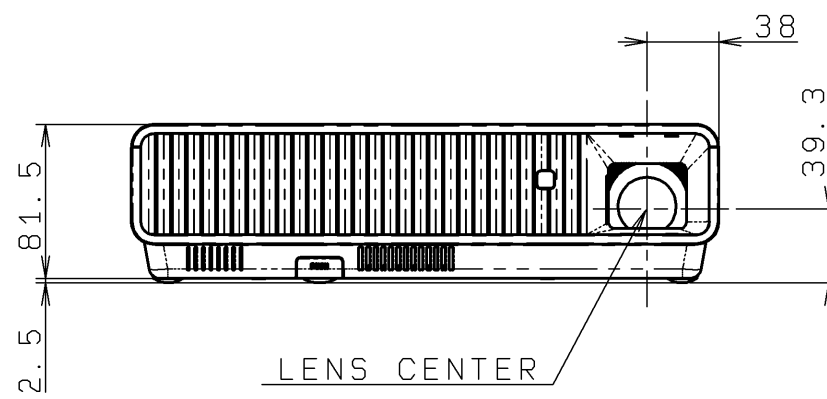

■MODEL XJ-M240/M245/M250/M255
(UNIT: mm)

CEILING MOUNT SCREW HOLE
(M3X3)