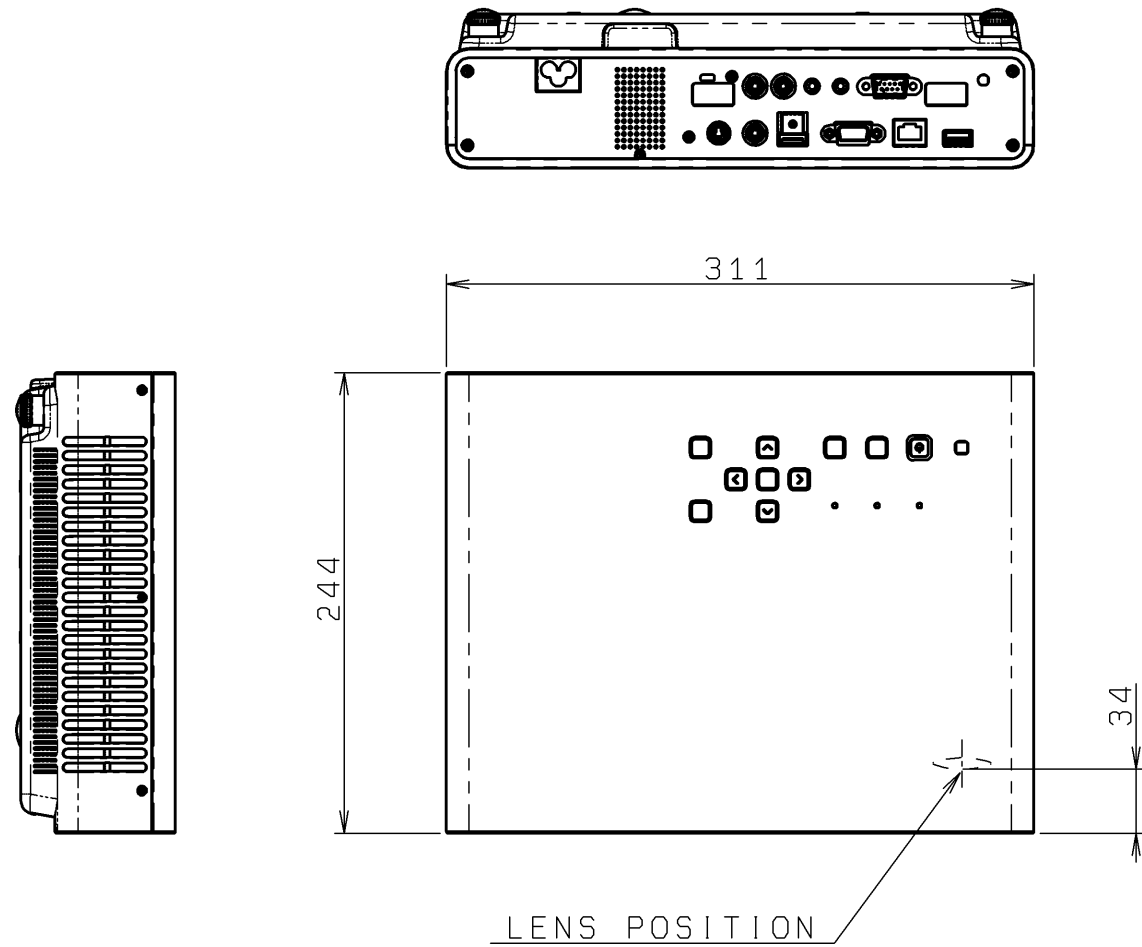

■MODEL XJ-M240/M245/M250/M255
(UNIT: mm)

CEILING MOUNT SCREW HOLE
(M3X3)