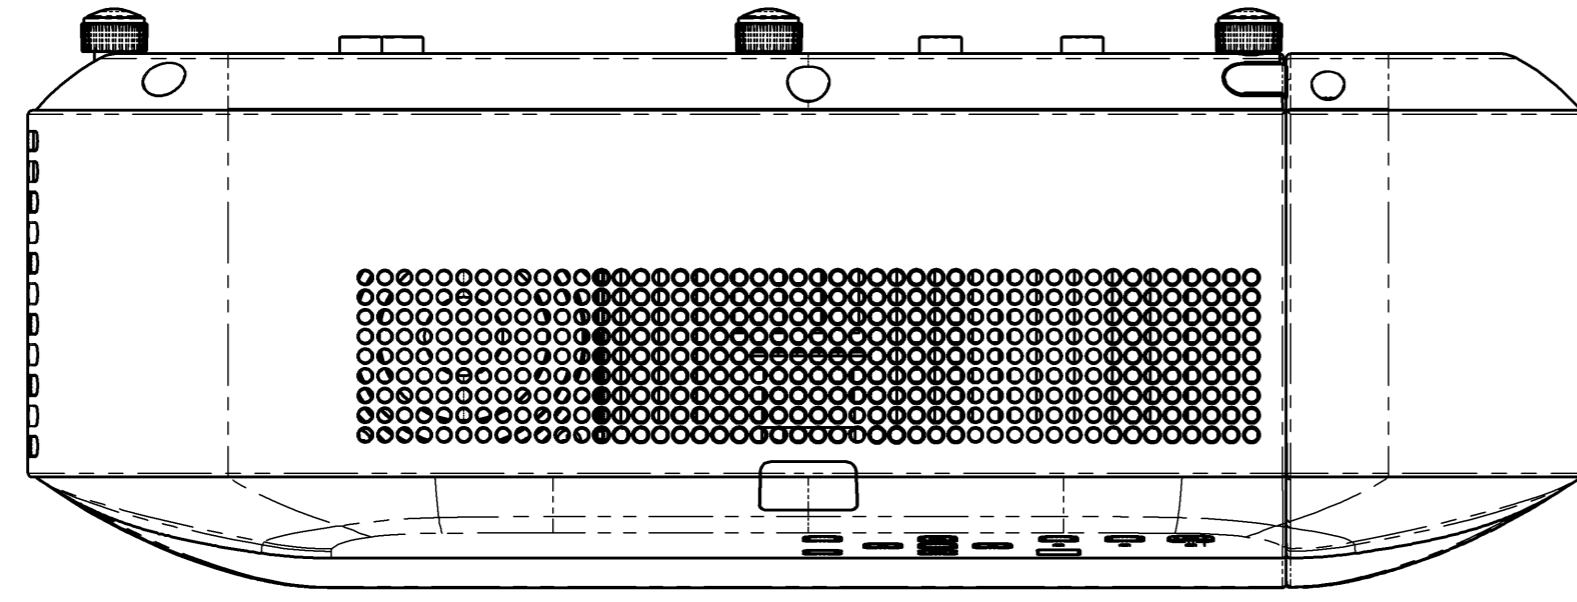

MODEL : XJ-UT310WN+COVER  
 ( UNIT : mm )

(S=1/4)