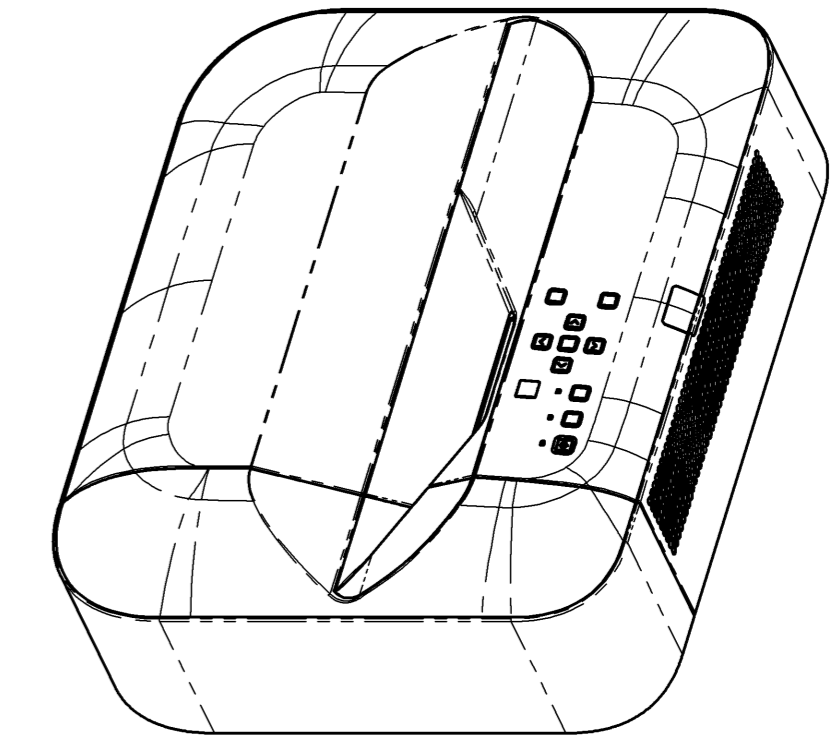

MODEL : XJ-UT310WN+COVER  
 ( UNIT : mm )

(S=1/4)